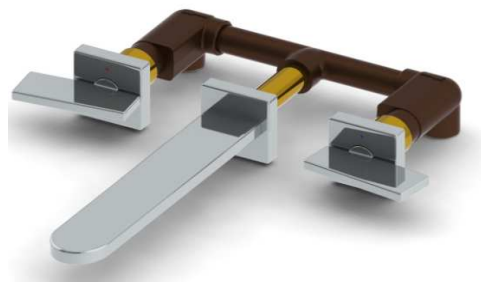

TOTO

TOILET

TX118LNK1

Combination Wall Type Lavatory Faucet

Product Features

Suggestion Fittings & Parts

Remark : We reserve the right to change some parts for suitability.

TOTO MANUFACTURING (THAILAND) CO.,LTD