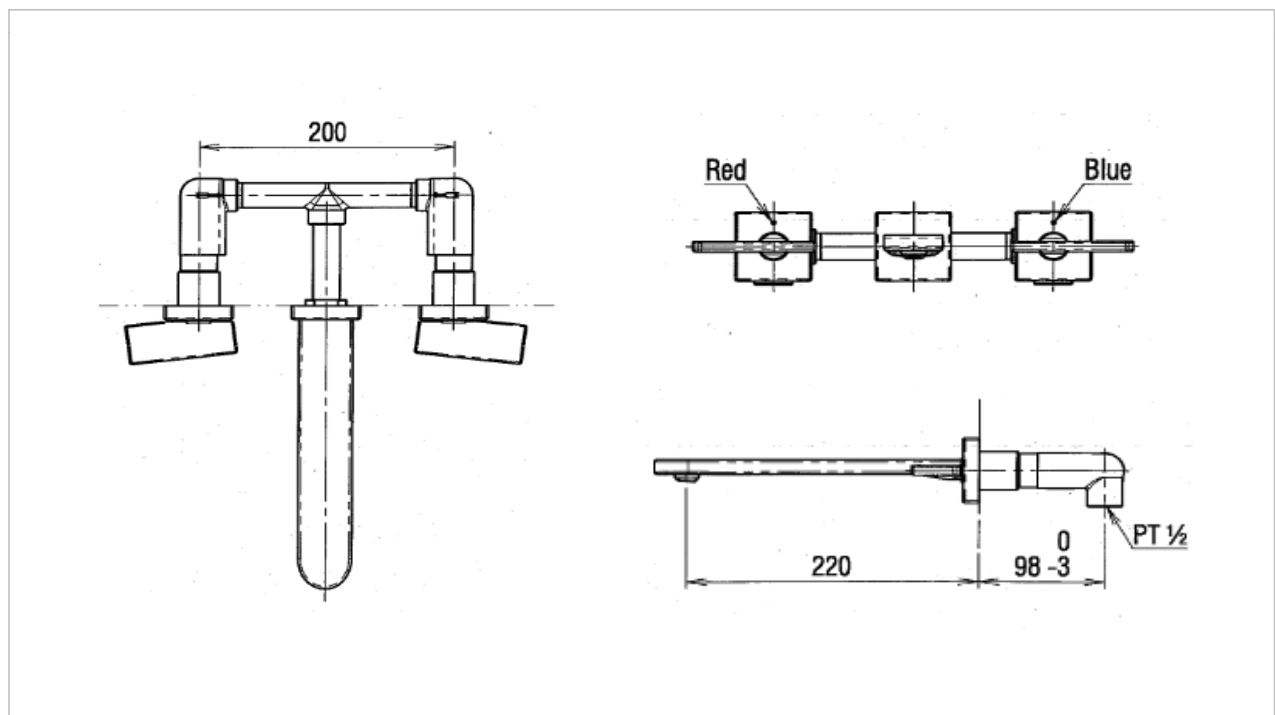

TOTO

TOILET

TX118LNK1

Combination Wall Type Lavatory Faucet

Product Features

Suggestion Fittings & Parts

Remark : We reserve the right to change some parts for suitability.

TOTO MANUFACTURING (THAILAND) CO.,LTD