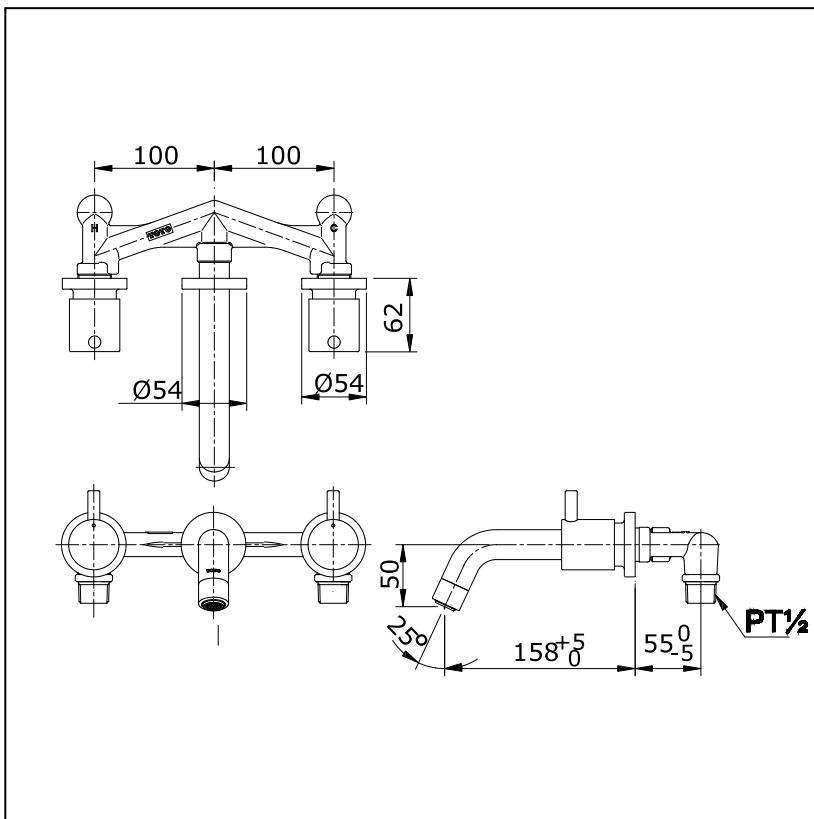

Drawing:

Remarks:

Please consult TOTO sales representative for detail.