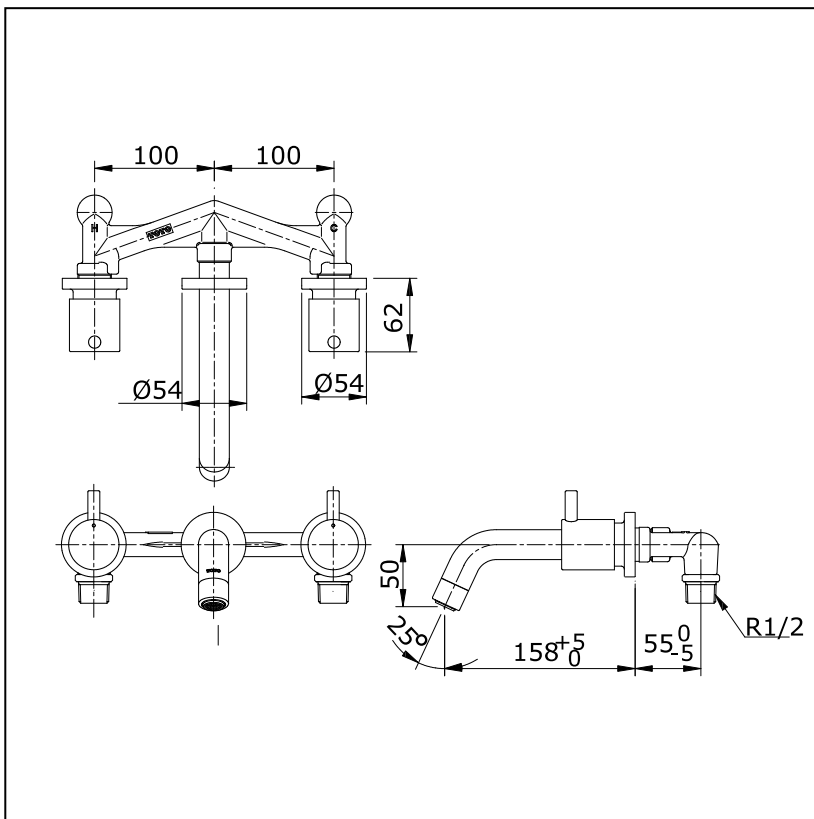

Drawing:

Remarks:

Please result TOTO sales representative for detail.