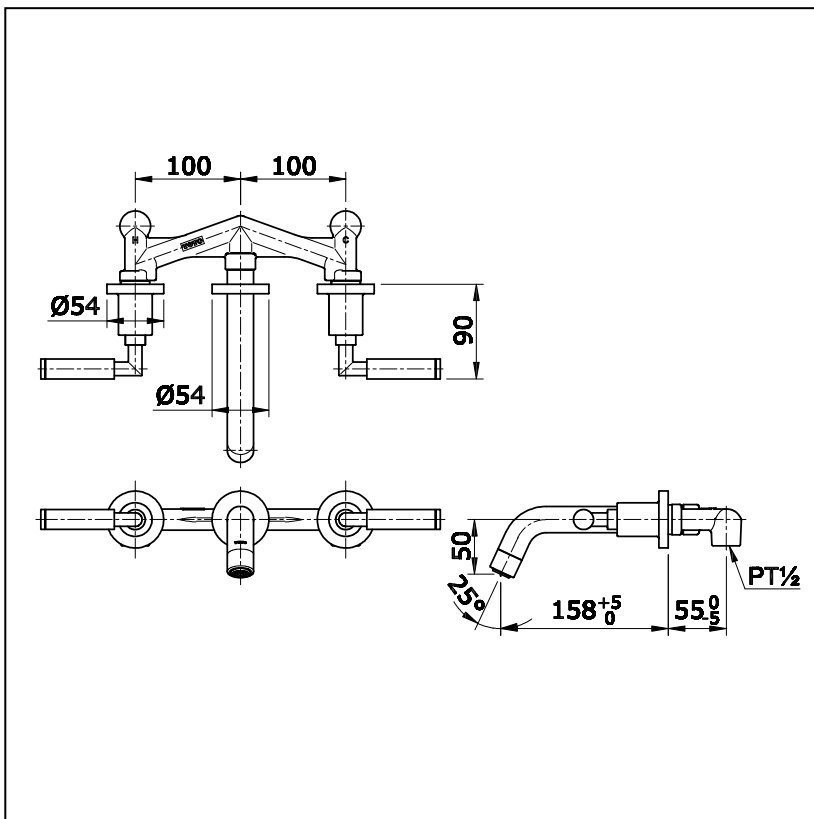

Item number: **TX118LEL** EGO II Series

Features

Specifications

Water Pressure : 0.05MPa -0.75MPa
 Hole : 3 Holes
 Finish : Nickel Chrome
 Material : Brass

Parts description

- TX118LEL

Wall Mounted Lavatory Faucet

Drawing:

Remarks:

Please result TOTO sales representative for detail.