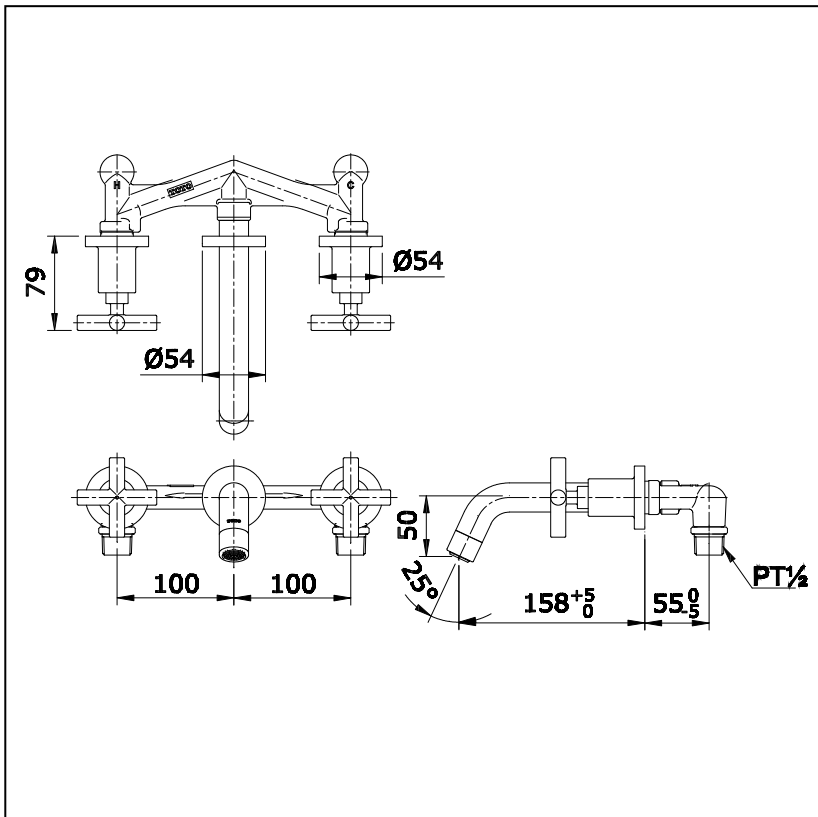

Drawing:

Remarks:

Please consult TOTO sales representative for detail.