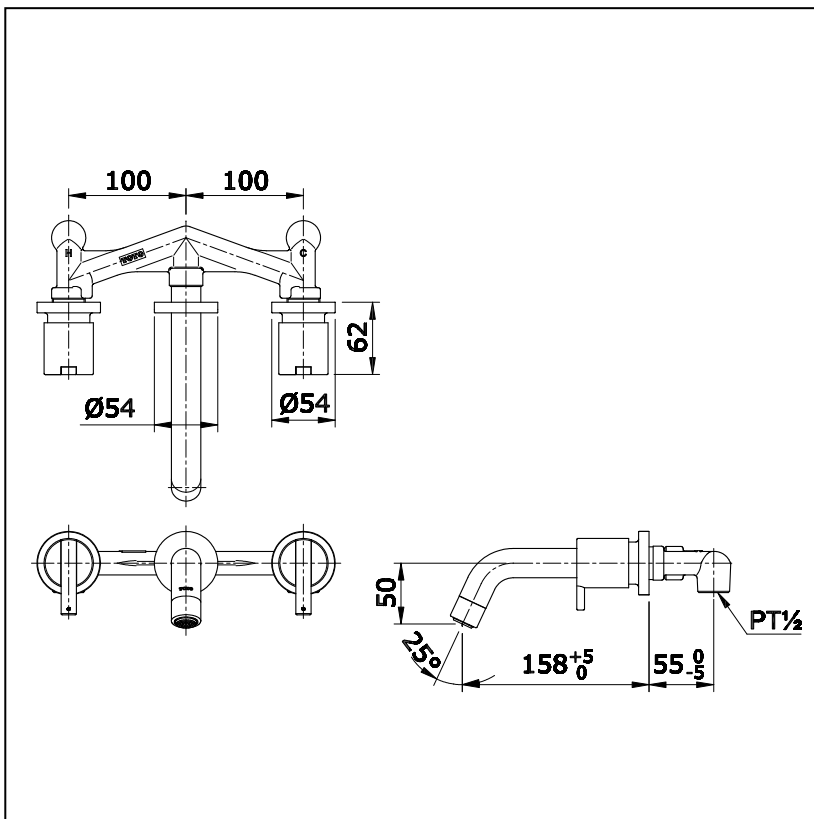

Item number: **TX118LEBR** EGO II Series

Features

Specifications

Water Pressure : 0.05MPa -0.75MPa
 Hole : 3 Holes
 Finish : Nickel Chrome
 Material : Brass

Parts description

● **TX118LEBR**

Wall Mounted Lavatory Faucet

Drawing:

Remarks:

Please result TOTO sales representative for detail.