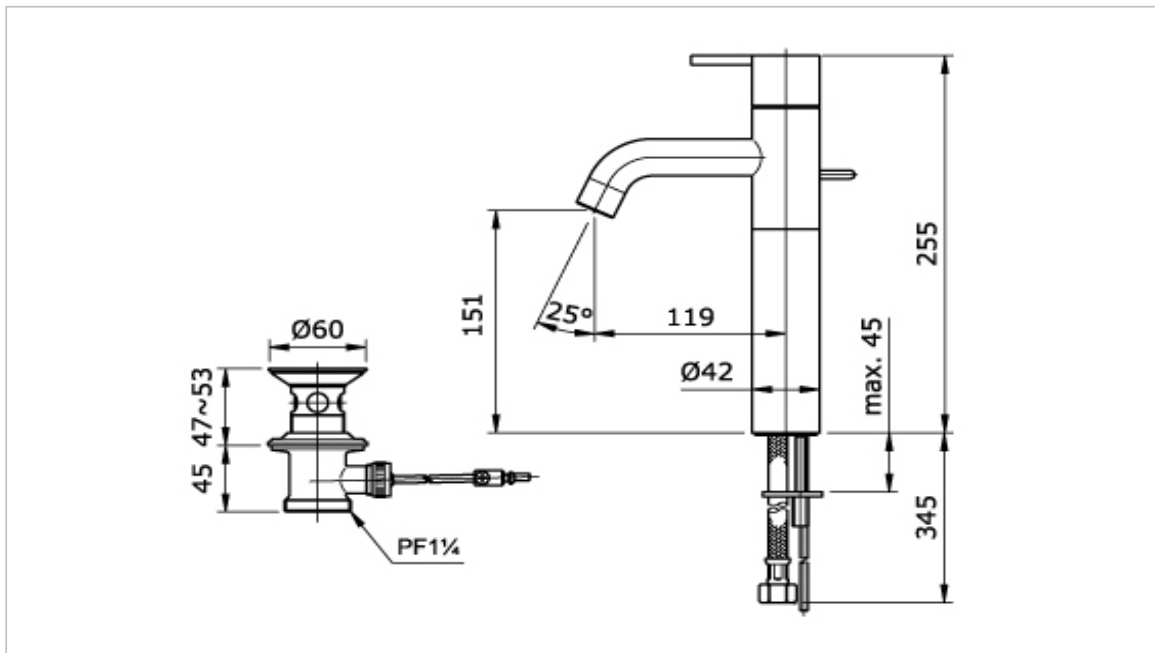

TOTO

FAUCET&SHOWER

TX116LEV4

"Ego" Faucet

Product Features

Extended Single Lever Lavatory Faucet
with 1 1/4" Pop-up Waste
Height : 255 mm.

Suggestion Fittings & Parts

Remark : We reserve the right to change some parts for suitability.