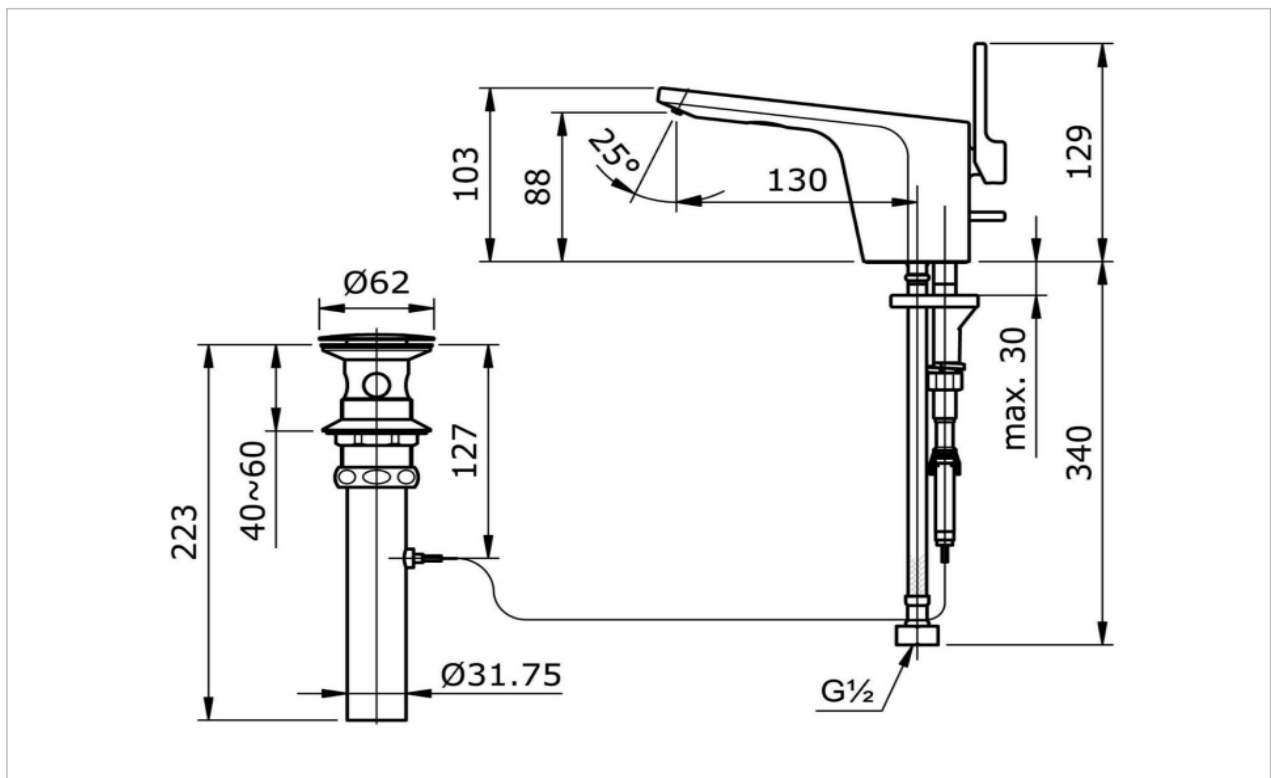

Single Lever Lavatory Faucet

Product Features

"NATURA" Single Lever Lavatory Faucet with 1" One Push Pop-Up Waste

Suggestion Fittings & Parts

Remark : We reserve the right to change some parts for suitability.