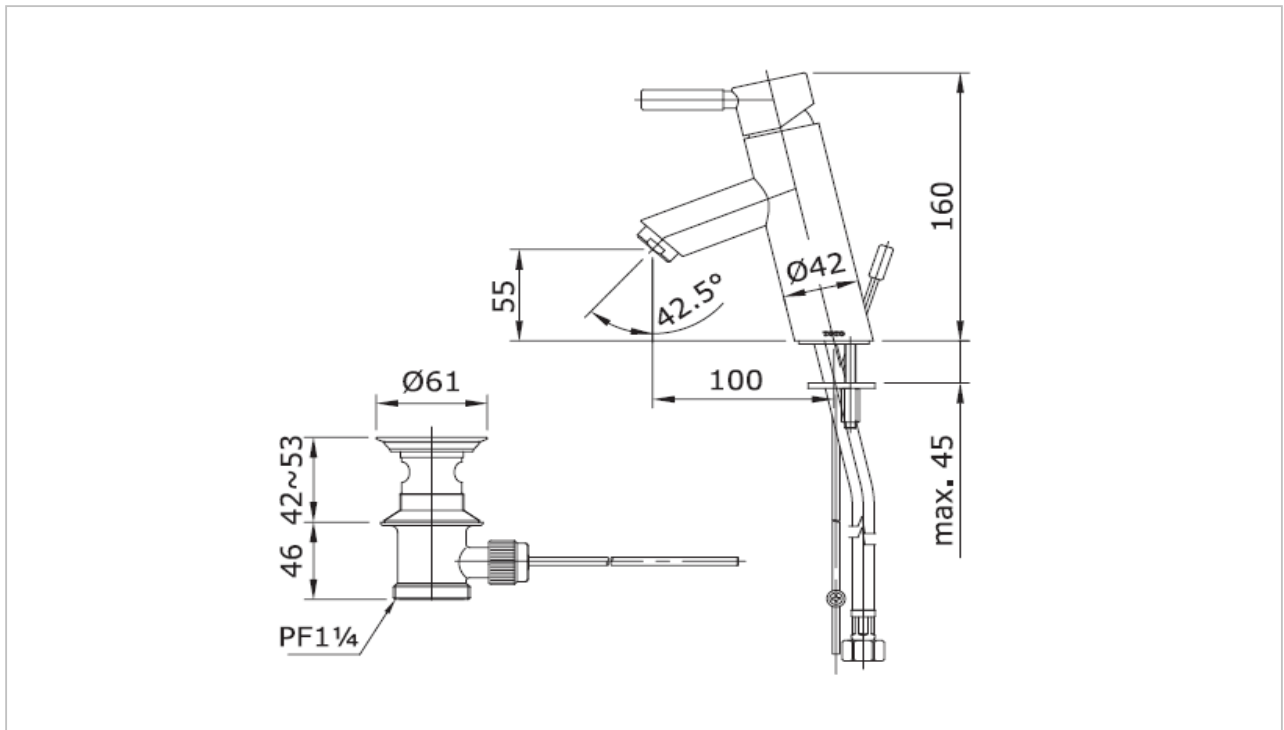

TOTO

FAUCET&SHOWER

TX115LEL

"Ego II (Lever Handle)" Faucet

Product Features

Single Lever Lavatory Faucet Mixer with Pop-up Waste

Suggestion Fittings & Parts

Remark : We reserve the right to change some parts for suitability.