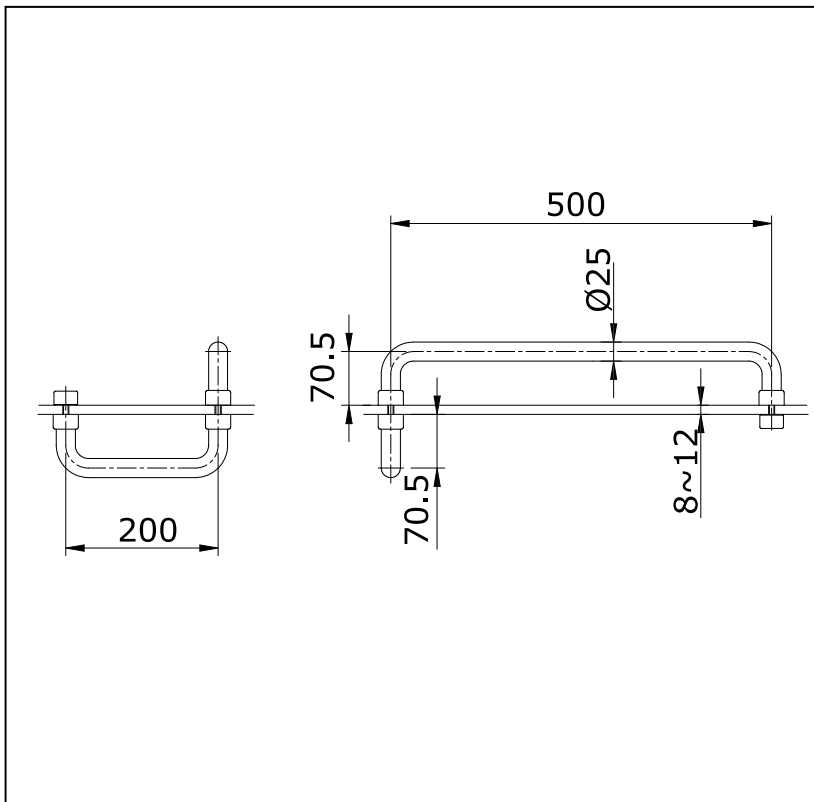

Drawing:

Remarks:

Please result TOTO sales representative for detail.