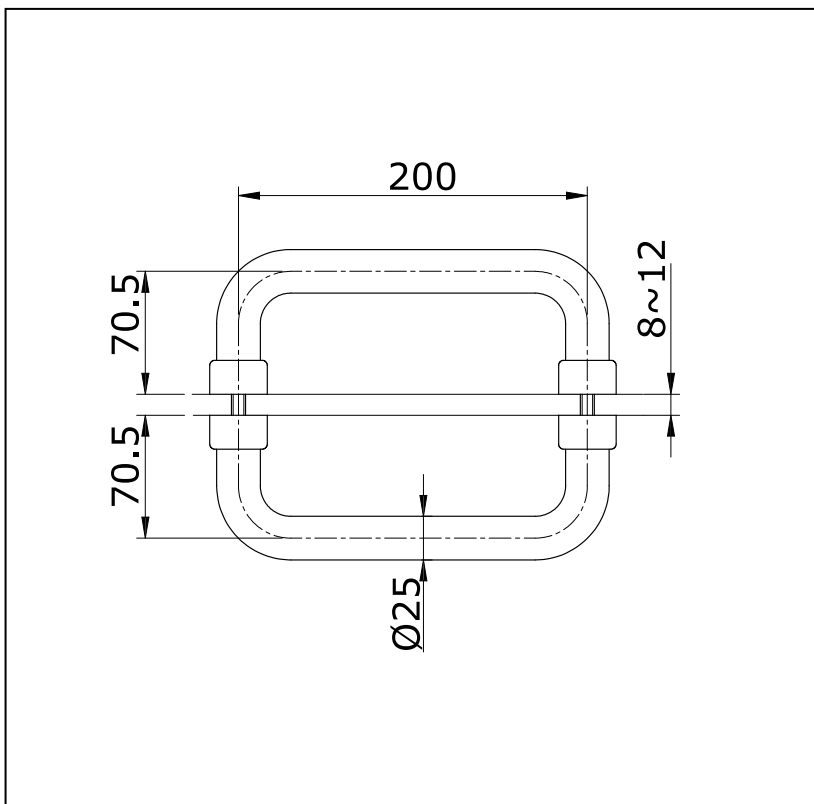

Item number: TX10A Bathroom Accessories

Features

- Simple installation, easy to use

Specifications

Finish : Aluminium
Material : Aluminium

Parts description

- **TX10A**
Shower Room Door Handle
(Size : 200 mm)

Drawing:

Remarks:

Please result TOTO sales representative for detail.