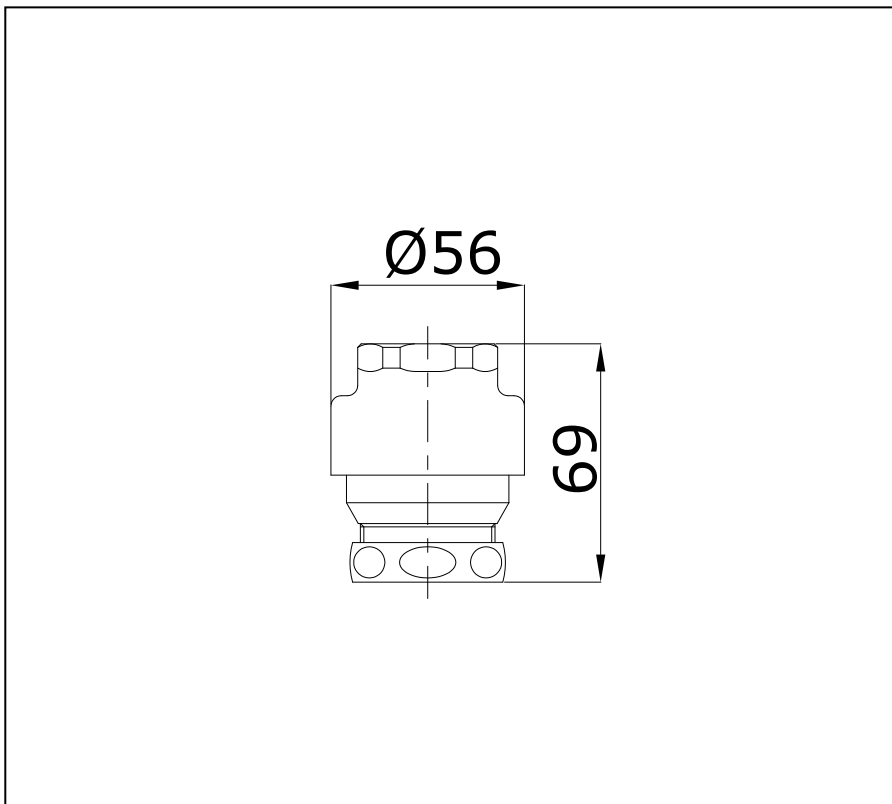

Item number: TV1R MANUAL FLUSH VALVES

Features

-
-

Specifications

Finish : Nickel Chrome
Material : Brass

Parts description

- TV1R
Vacuum Breaker

Drawing: