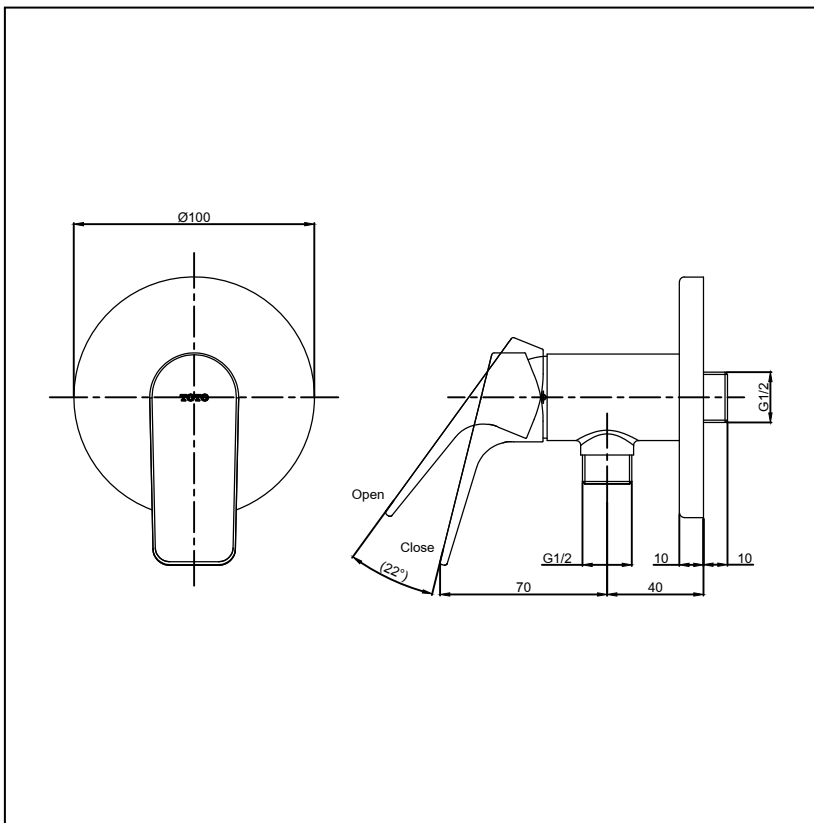

Rei-S Series
Single Lever Shower Faucet
(cold water)

Features

- Sharp-lined smart design
- Durable finishes

Specifications

Water Pressure	: 0.05MPa - 0.75MPa
Finish	: Nickel Chrome
Material	: Brass
Flow Rate/ Water usage	: >12L/min @0.3MPa

Parts description

- TTWR106KR

Single Lever Shower Faucet
(cold Water)

Remarks:

Please result TOTO sales representative
for detail.

TOTO (THAILAND) CO.,LTD

Bangkok Office : G Tower Grand Rama 9,12th Floor, South Wing, 9 Rama IX Road,Huaykwang Sub-district,Huaykwang District, Bangkok. 10310 Thailand
Tel : +(66)2-117-9520(AUTO) Fax : +(66)2-117-9527
th.toto.com