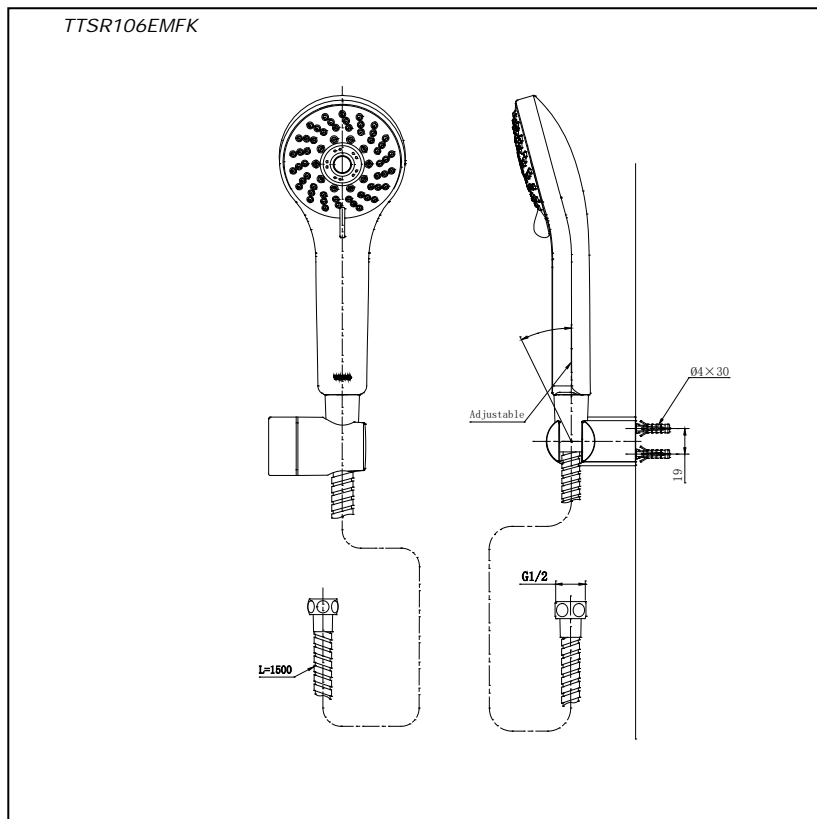

Item number: **TTSR106EMFK** **REI-S Series**

Features

- Sharp-lined smart design exclusively for REI- Square series
- Durable finishes
- 5 mode shower spray functions

Specifications

Water Pressure : 0.05MPa -0.75MPa
 Finish : Nickel Chrome
 Material : Plastic
 Flow Rate/ : <8L/min @0.1MPa.
 Water usage

Parts description

- **TTSR106EMFK**
5 Mode Hand Shower

Drawing:

Remarks:

Please result TOTO sales representative for detail.