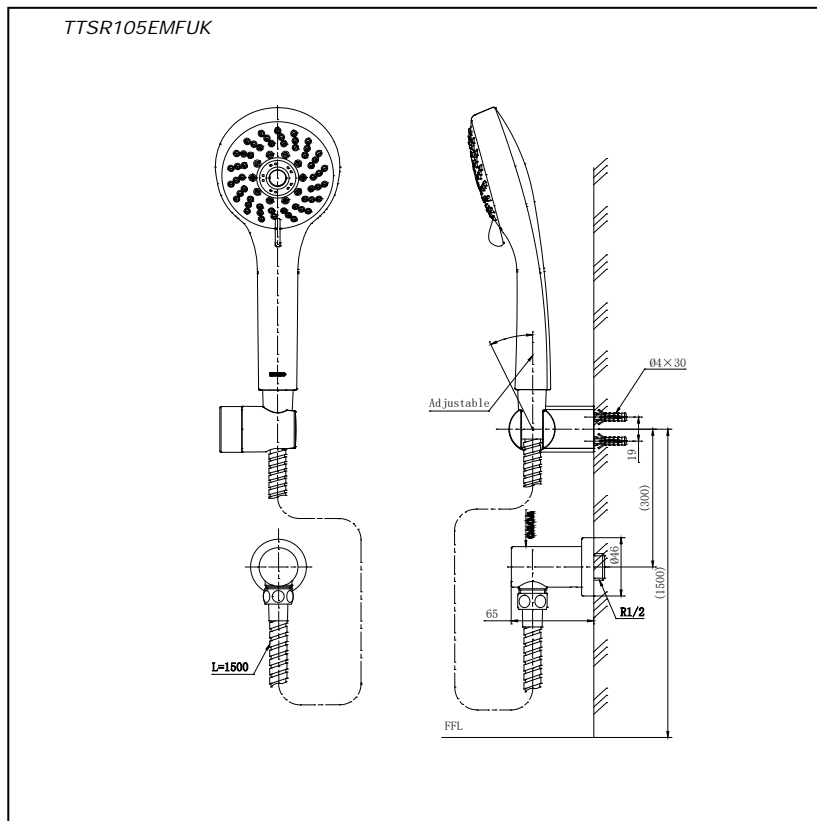

Item number: **TTSR105EMFUK** **REI-R Series**

Features

- Sharp-lined smart design exclusively for REI- Round series
- Durable finishes
- 5 mode shower spray functions

Specifications

Water Pressure : 0.05MPa -0.75MPa
 Finish : Nickel Chrome
 Material : Plastic
 Flow Rate/ : <8L/min @0.1MPa.
 Water usage

Parts description

- **TTSR105EMFUK**
 5 Mode Hand Shower
 with Wall Outlet

Drawing:

Remarks:

Please result TOTO sales representative for detail.