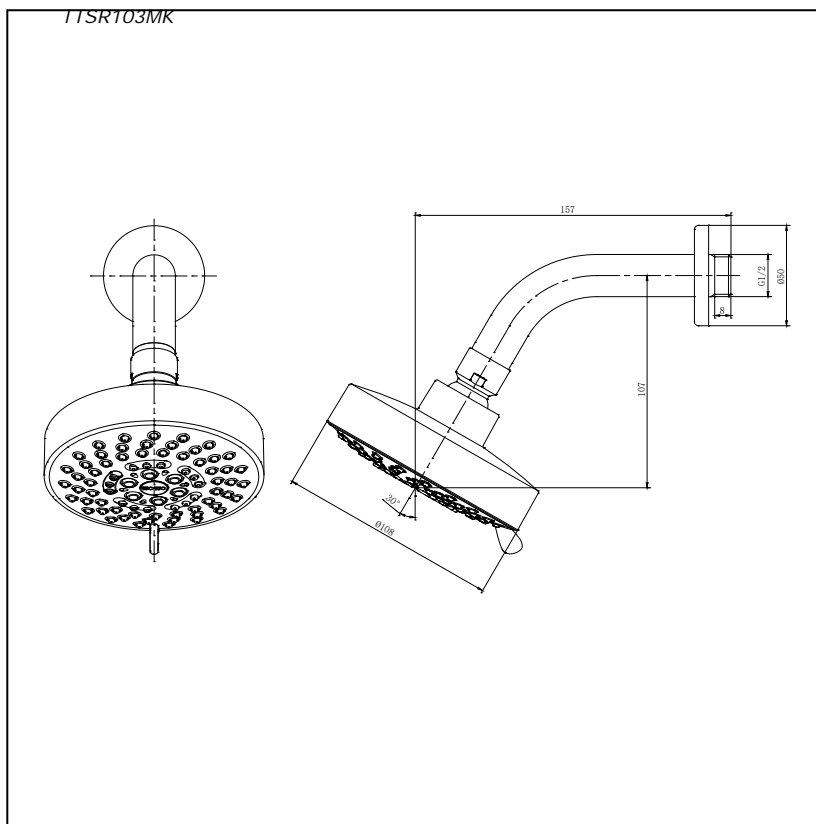

Item number: **TTSR103MK**

Features

- Harmonious design to fit REI-Square and REI-Round series
- Durable finishes
- 5 mode shower spray functions

Specifications

Water Pressure : 0.05MPa -0.75MPa
 Hole : 1 Hole
 Finish : Nickel Chrome
 Material : Plastic
 Flow Rate/ : <9L/min @0.1MPa.
 Water usage

Parts description

- **TTSR103MK**
5 Mode Fixed Shower Head

Drawing:

Remarks:

Please result TOTO sales representative for detail.