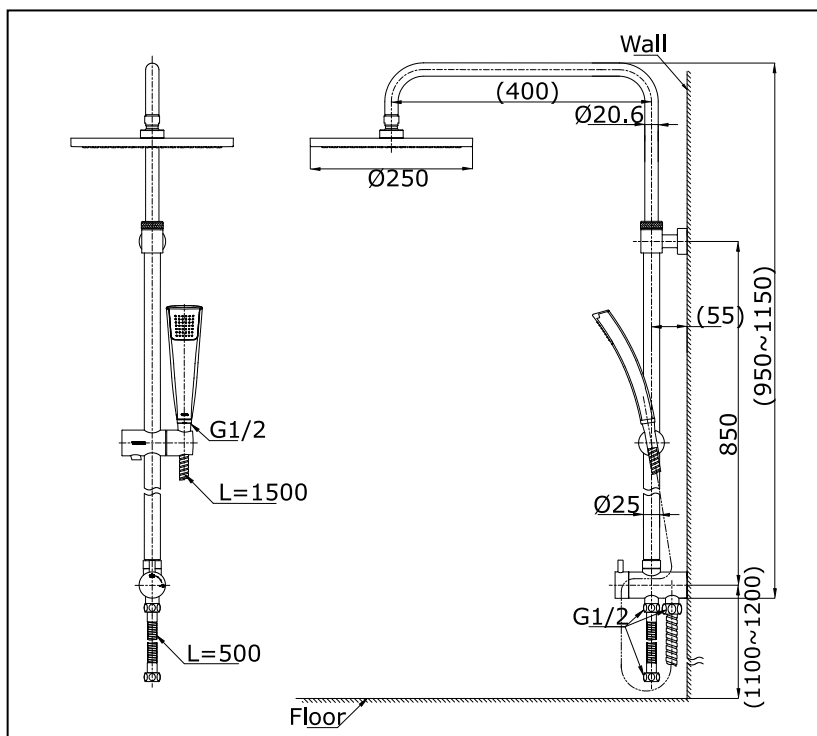

Drawing:

Remarks:

Please result TOTO sales representative for detail.

TOTO (THAILAND) CO.,LTD

Bangkok Office : G Tower Grand Rama 9,12th Floor, South Wing, 9 Rama IX Road,Huaykwang Sub-district,Huaykwang District, Bangkok. 10310 Thailand

Tel : +(66)2-117-9520(AUTO) Fax : +(66)2-117-9527

th.toto.com