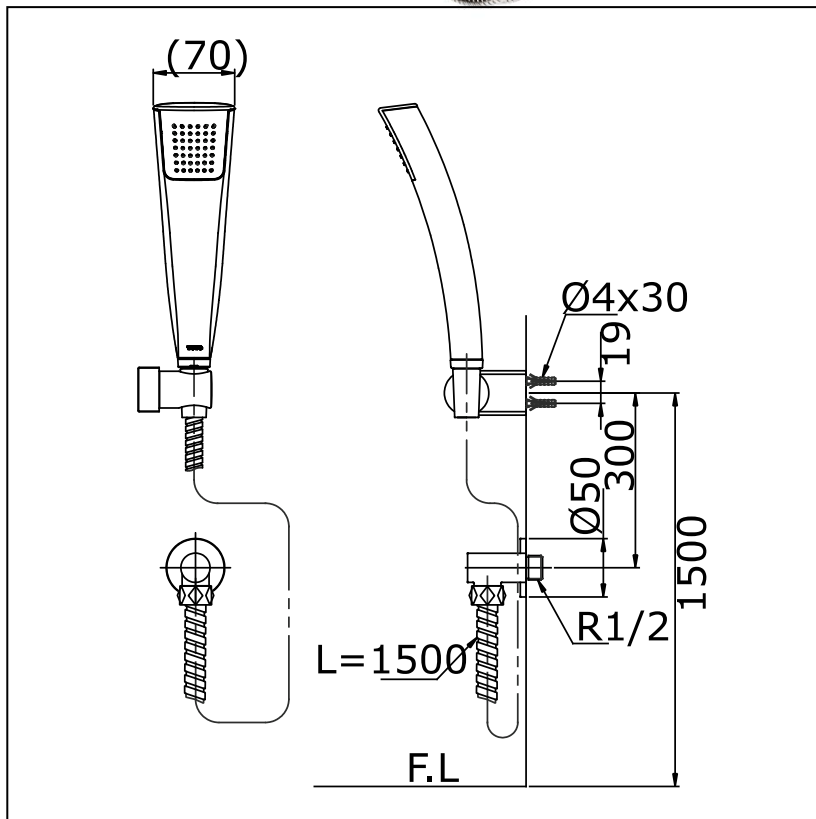

Item number: **TTSH103ECFUK** HAND SHOWER

Features

Specifications

Water Pressure : 0.05MPa -0.75MPa
 Finish : Nickel Chrome
 Material : Brass
 Flow Rate/ : <8.0L/min @0.1MPa.
 Water usage

Parts description

- **TTSH103ECFUK**

Aerial Hand Shower Set with wall outlet

Drawing:

Remarks:

Please result TOTO sales representative for detail.