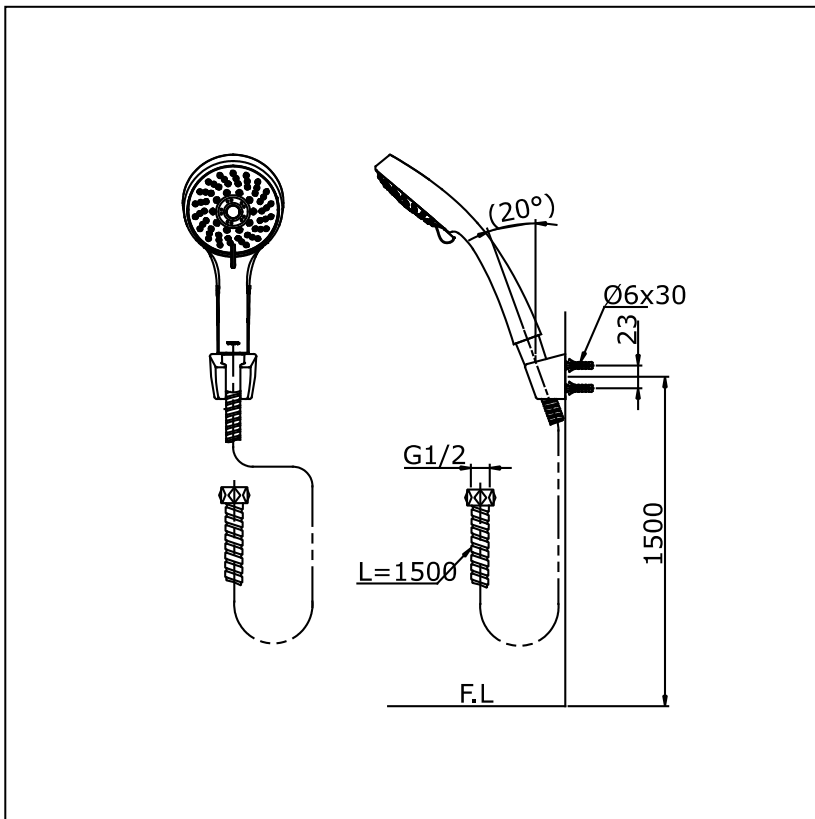

Item number: TTSH102EMFK HAND SHOWER

Features

-
-
-

Specifications

Water Pressure : 0.05MPa -0.75MPa
 Finish : Nickel Chrome
 Material : Plastic
 Flow Rate/ : <8.0L/min @0.1MPa.
 Water usage

Parts description

- TTSH102EMFK
 5 Mode Hand Shower Set

Drawing:

Remarks:

Please result TOTO sales representative for detail.