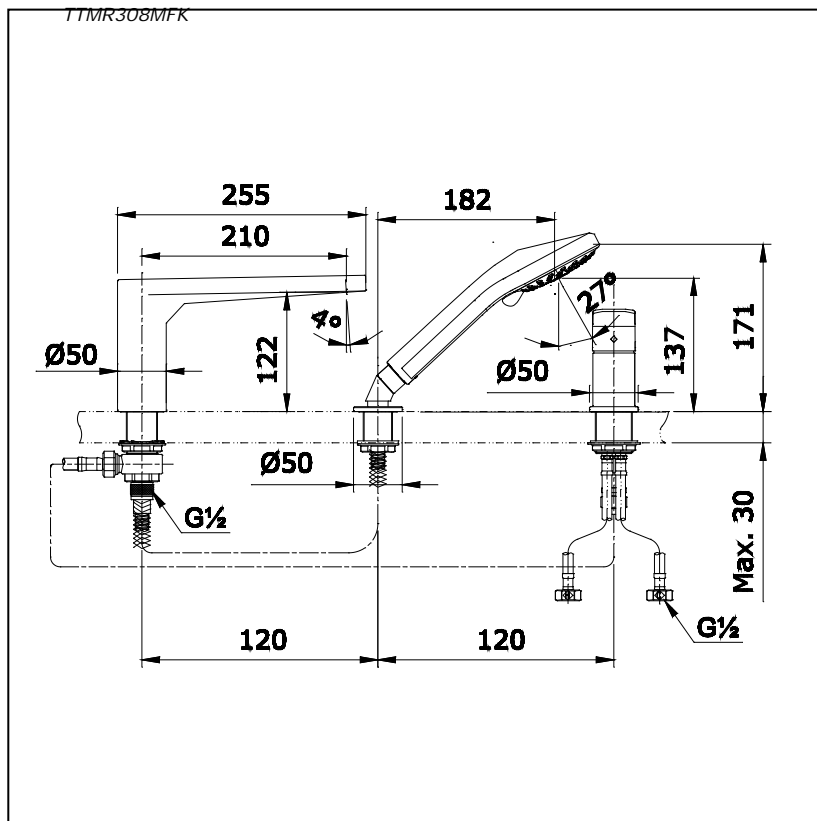

Drawing:

Remarks:

Please result TOTO sales representative for detail.