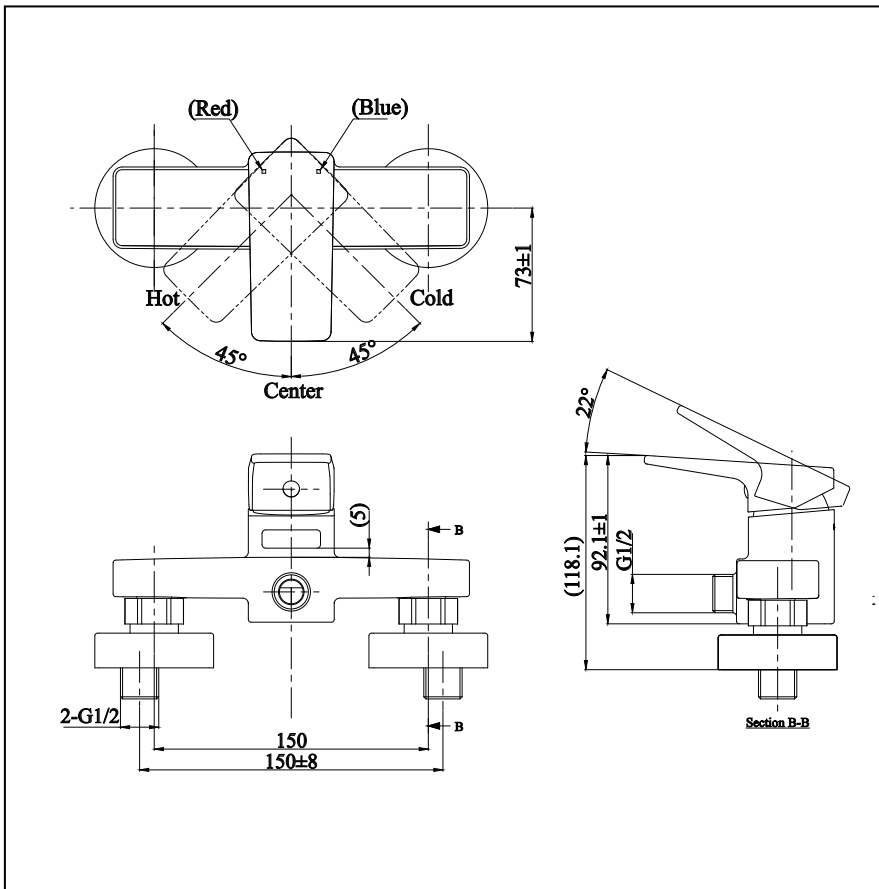

RUFICE
Single Lever Shower Mixer
w/o Hand Shower Set

TTMR308KR

Features

- New design of modern elegance
- Durable finishes
- Smooth operation with lever type

Specifications

Water Pressure : 0.05MPa - 0.75MPa
 Finish : Nickel Chrome
 Material : Brass

Parts description

● **TTMR308KR**

Single Lever Shower Mixer
 Without Hand Shower Set

Remarks:

Please result TOTO sales representative for detail.