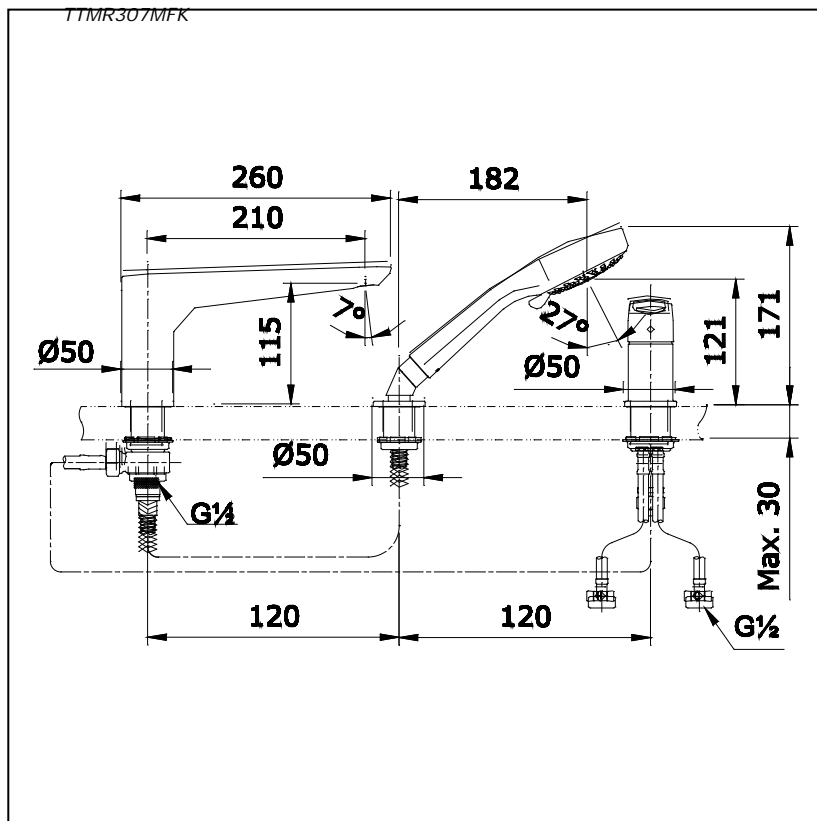

Drawing:

Remarks:

Please result TOTO sales representative for detail.