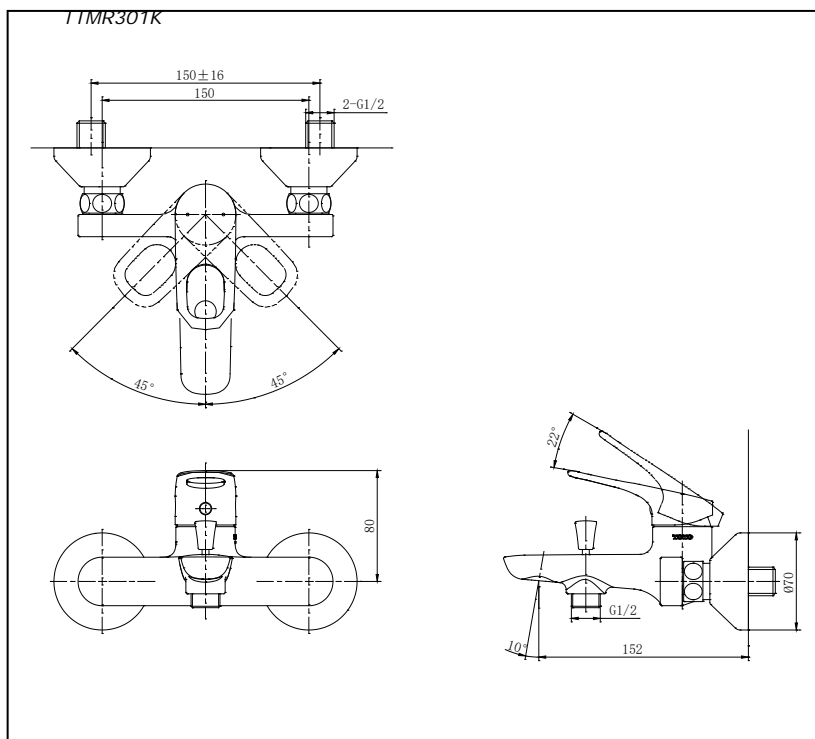

Item number: TTMR301K REI-R Series

Features

- Sharp-lined smart design exclusively for REI- Round series
- Durable finishes

Specifications

Water Pressure : 0.05MPa - 0.75MPa
 Finish : Nickel Chrome
 Material : Brass
 Flow Rate : >9 L/min @0.1 Mpa. (Bath Side)
 Flow Rate : >6L/min @0.1MPa. (Shower Side)

Parts description

- **TTMR301K**
 Single Lever Bath and Shower Mixer without Hand Shower Set

Drawing:

Remarks:

Please result TOTO sales representative for detail.