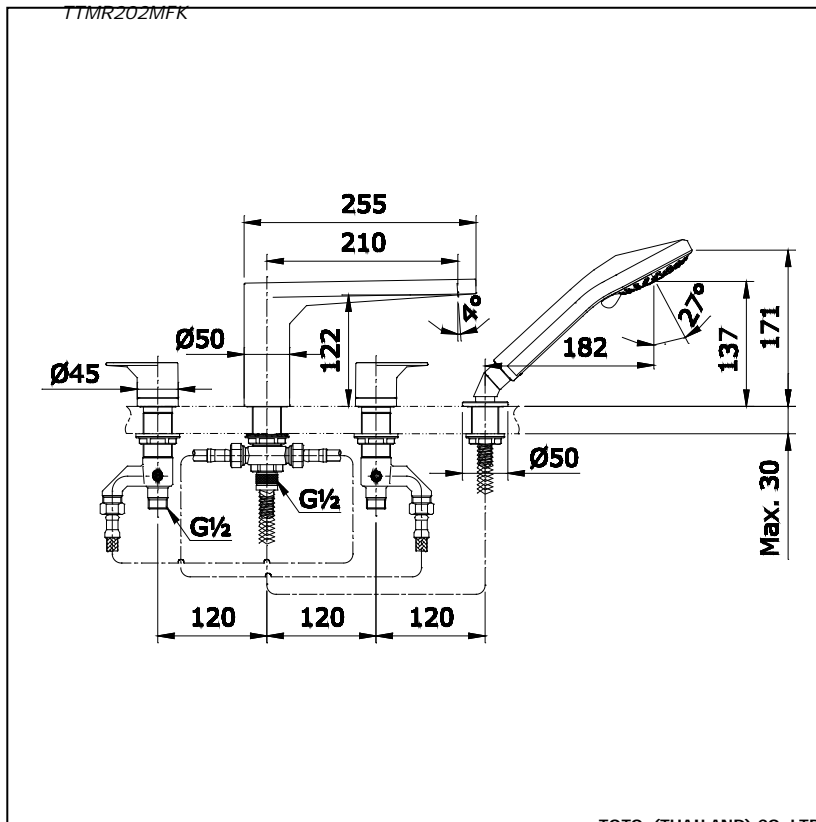

Item number: **TTMR202MFK REI-S Series**

Features

- Sharp-lined smart design exclusively for REI- Square series
- Durable finishes

Specifications

Water Pressure : 0.05MPa -0.75MPa
 Hole : 4 Holes
 Finish : Nickel Chrome
 Material : Brass
 Flow Rate/ : >9L/min @0.1MPa.
 Water usage

Parts description

- **TTMR202MFK**
4 Holes Bath and shower Set

Drawing:

Remarks:

Please result TOTO sales representative for detail.

Bangkok Office : G Tower Grand Rama 9,12th Floor, South Wing, 9 Rama IX Road, Huaykwang Sub-district, Huaykwang District, Bangkok. 10310 Thailand
 Tel : +(66)2-117-9520(AUTO) Fax : +(66)2-117-9527
 th.toto.com