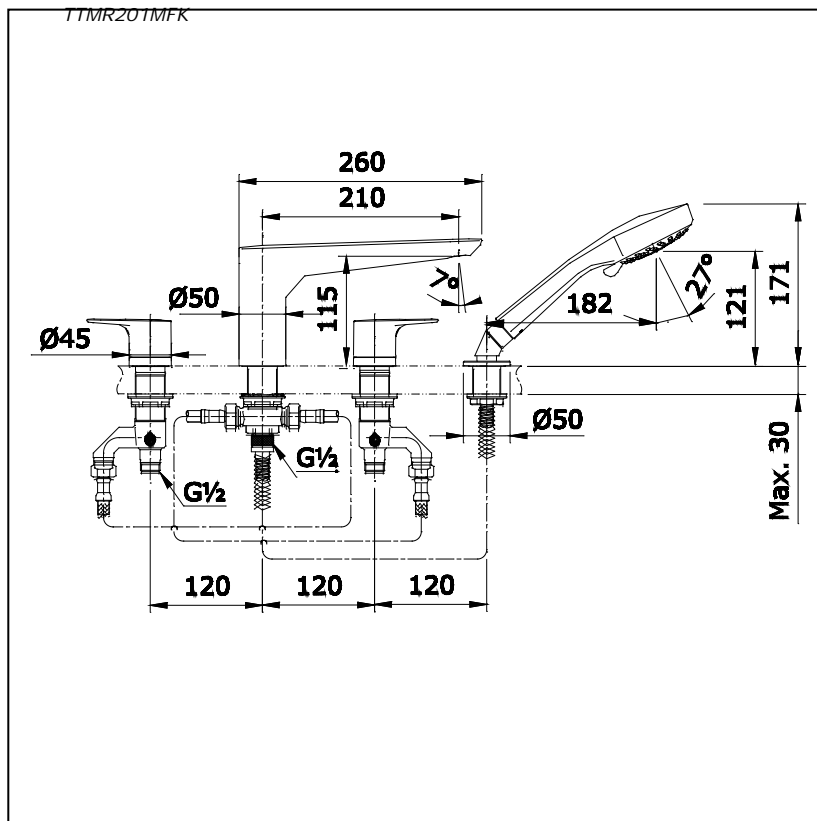

Drawing:

Remarks:

Please result TOTO sales representative for detail.