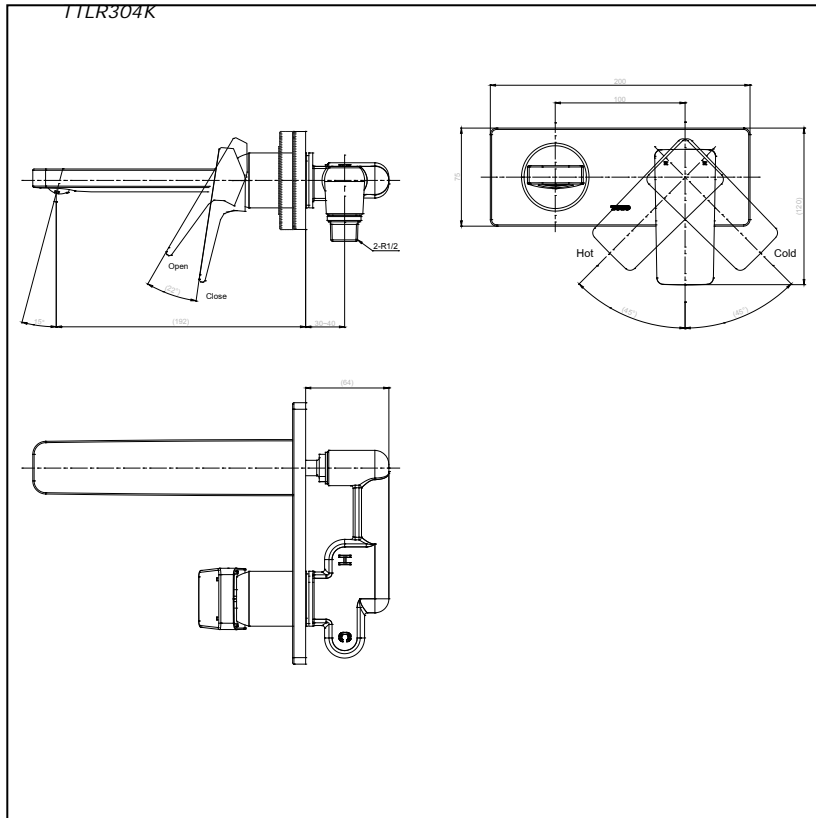

Item number: **TTLR304K**

RUFICE Series

Features

- New design of modern elegance
- Durable finishes
- Smooth operation with lever type

Specifications

Water Pressure : 0.05MPa -0.75MPa
 Finish : Nickel Chrome
 Material : Brass
 Flow Rate/ : <6L/min @0.1MPa.
 Water usage

Parts description

- **TTLR304K**
 Wall Mounted Lavatory Faucet

Drawing:

Remarks:

Please result TOTO sales representative for detail.

TOTO (THAILAND) CO.,LTD

Bangkok Office : G Tower Grand Rama 9,12th Floor, South Wing, 9 Rama IX Road,Huaykwang Sub-district,Huaykwang District, Bangkok. 10310 Thailand
 Tel : +(66)2-117-9520(AUTO) Fax : +(66)2-117-9527
 th.toto.com