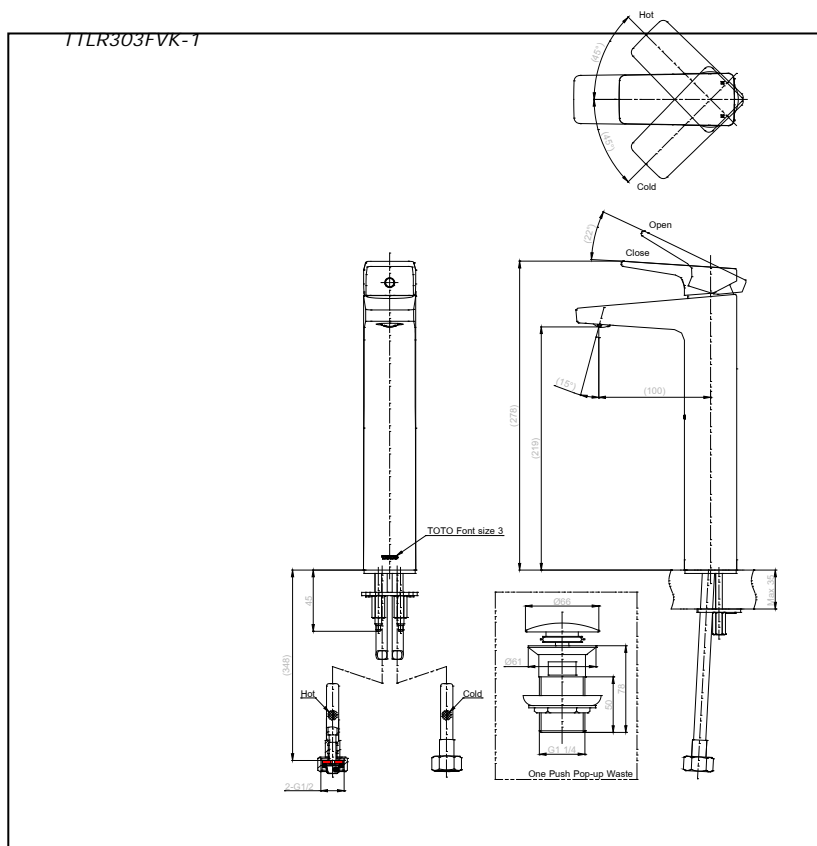

Item number: **TTLR303FVK-1 RUFICE Series**

Features

- New design of modern elegance
- Durable finishes
- Smooth operation with lever type

Specifications

Water Pressure : 0.05MPa - 0.75MPa
 Hole : 1 Hole
 Finish : Nickel Chrome
 Material : Brass
 Flow Rate/ : <6L/min @0.1MPa.
 Water usage

Parts description

- **TTLR303FVK-1**
 Extended Single Lever Lavatory
 Faucet without Pop-Up Waste

Drawing:

Remarks:

Please result TOTO sales representative for detail.

TOTO (THAILAND) CO.,LTD

Bangkok Office : G Tower Grand Rama 9,12th Floor, South Wing, 9 Rama IX Road,Huaykwang Sub-district,Huaykwang District, Bangkok. 10310 Thailand
 Tel : +(66)2-117-9520(AUTO) Fax : +(66)2-117-9527
 th.toto.com