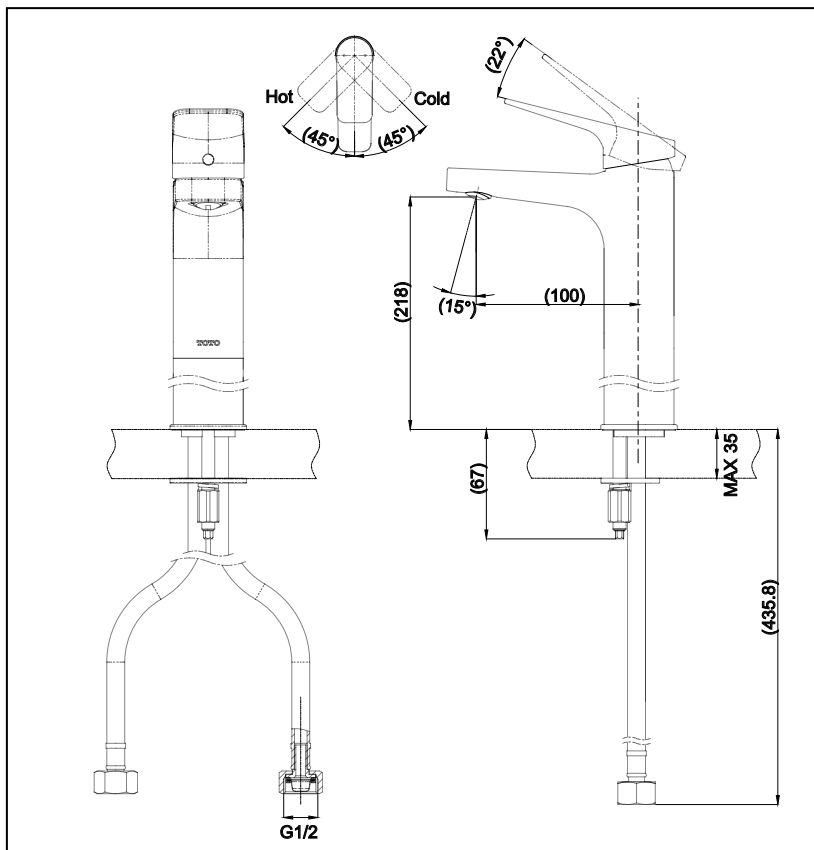

Rei-S Series
Extended Single Lever Lavatory Faucet
without Pop-Up Waste

Features

- Sharp-lined smart design exclusively for REI-Square series
- Durable finishes

Specifications

Water Pressure	: 0.05MPa - 0.75MPa
Hole	: 1 Hole
Finish	: Nickel Chrome
Material	: Brass

Parts description

- TTLR302FVKR

Extended Single Lever Lavatory Faucet
without Pop-Up Waste

Remarks:

Please result TOTO sales representative for detail.

TOTO (THAILAND) CO.,LTD

Bangkok Office : G Tower Grand Rama 9,12th Floor, South Wing, 9 Rama IX Road,Huaykwang Sub-district,Huaykwang District, Bangkok. 10310 Thailand
Tel : +(66)2-117-9520(AUTO) Fax : +(66)2-117-9527
th.toto.com