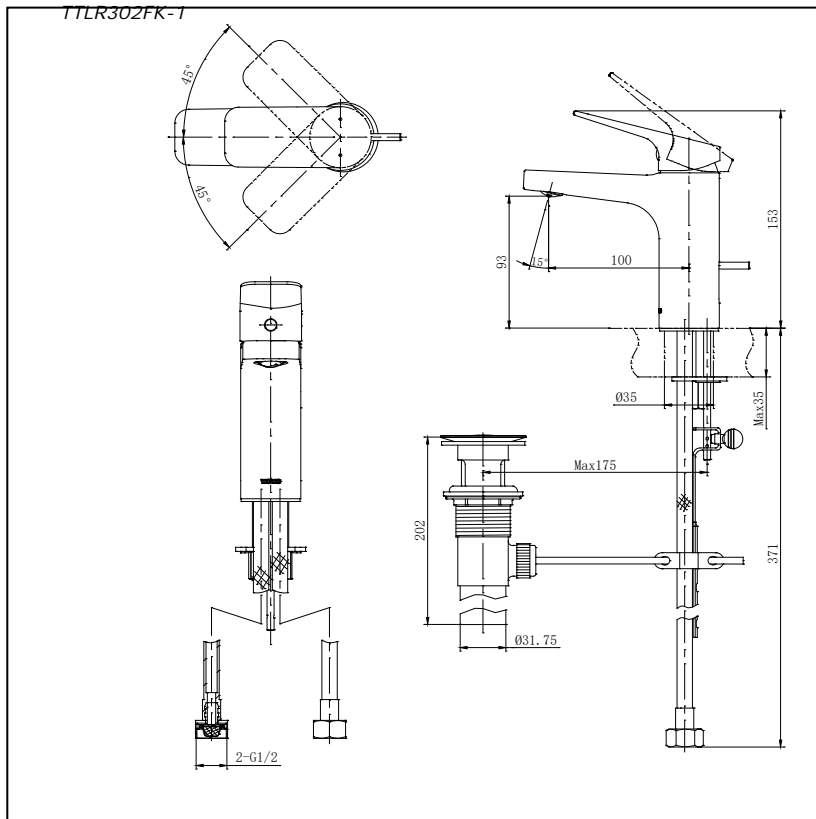

Item number: **TTLR302FK-1 REI-S Series**

Features

- Sharp-lined smart design exclusively for REI- Square series
- Durable finishes

Specifications

Water Pressure : 0.05MPa -0.75MPa
 Hole : 1 Hole
 Finish : Nickel Chrome
 Material : Brass
 Flow Rate/ : <6L/min @0.1MPa.
 Water usage

Parts description

- **TTLR302FK-1**
 Single Lever Lavatory Faucet
 with Pop-Up Waste

Drawing:

Remarks:

Please result TOTO sales representative for detail.

TOTO (THAILAND) CO.,LTD

Bangkok Office : G Tower Grand Rama 9,12th Floor, South Wing, 9 Rama IX Road,Huaykwang Sub-district,Huaykwang District, Bangkok. 10310 Thailand
 Tel : +(66)2-117-9520(AUTO) Fax : +(66)2-117-9527
 th.toto.com