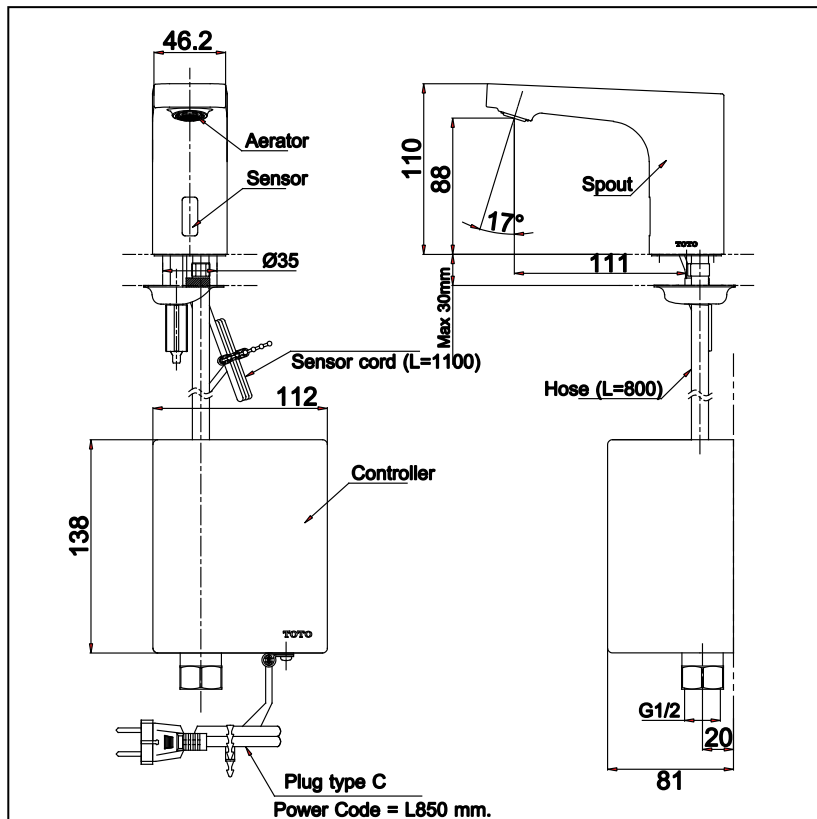

Drawing:

Remarks:

Please result TOTO sales representative for detail.