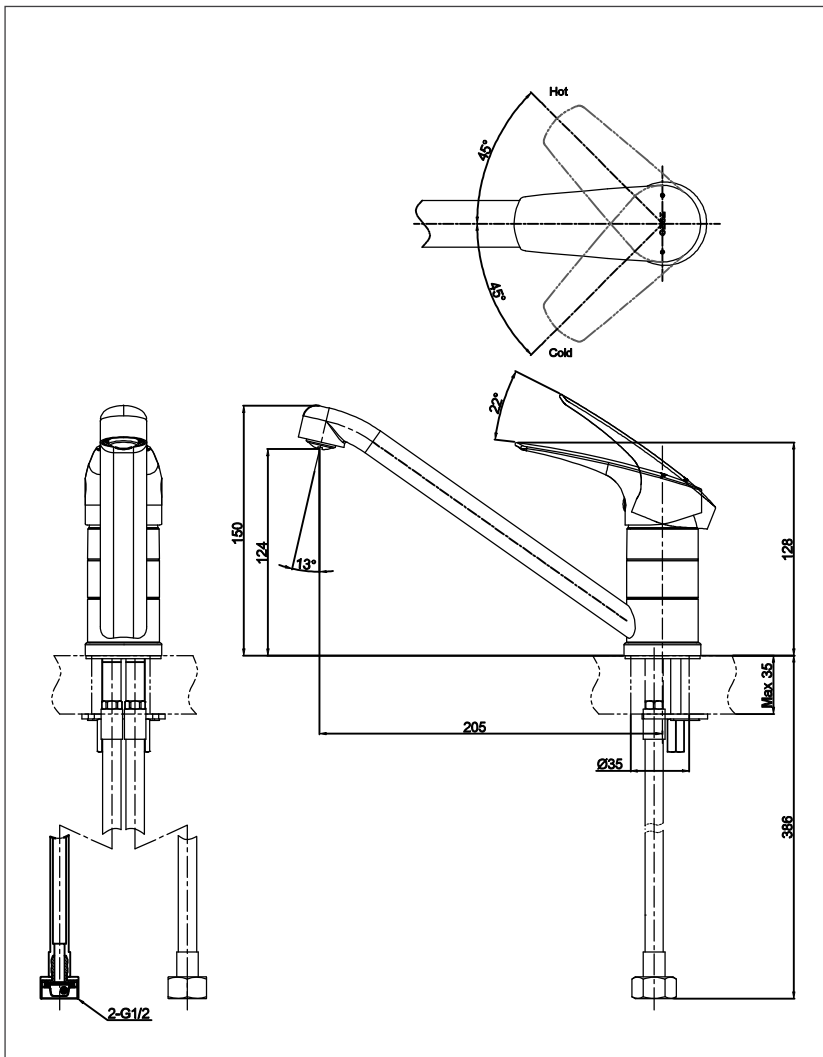

CRES Kitchen Faucet

TTKC301FLK

Features

- Sharp-lined smart design exclusively for CRES series
- Durable finishes
- Smooth operation with lever type

Specifications

- Material : Brass
- Finish : Nickel Chrome
- Flow Rate : <4.98 L/min @0.415MPa

Parts Description

- **TTKC301FLK**
Single Lever Kitchen Faucet

Please consult a TOTO representative for details

Flow Rate