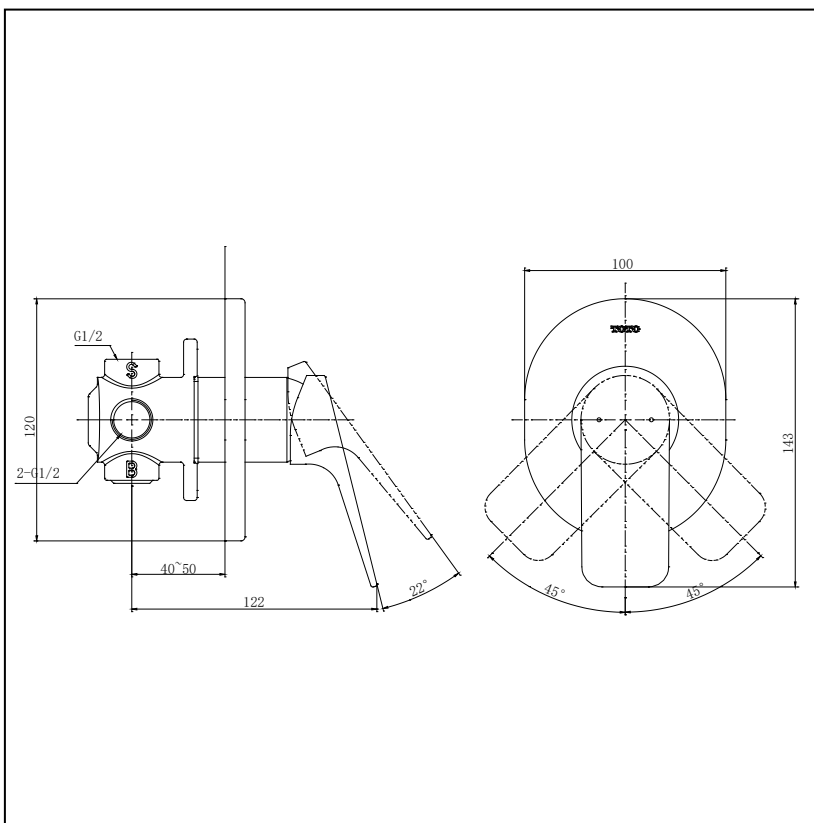

Remarks:

Please result TOTO sales representative for detail.

TOTO (THAILAND) CO.,LTD

Bangkok Office : G Tower Grand Rama 9,12th Floor, South Wing, 9 Rama IX Road,Huaykwang Sub-district,Huaykwang District, Bangkok. 10310 Thailand
Tel : +(66)2-117-9520(AUTO) Fax : +(66)2-117-9527
th.toto.com