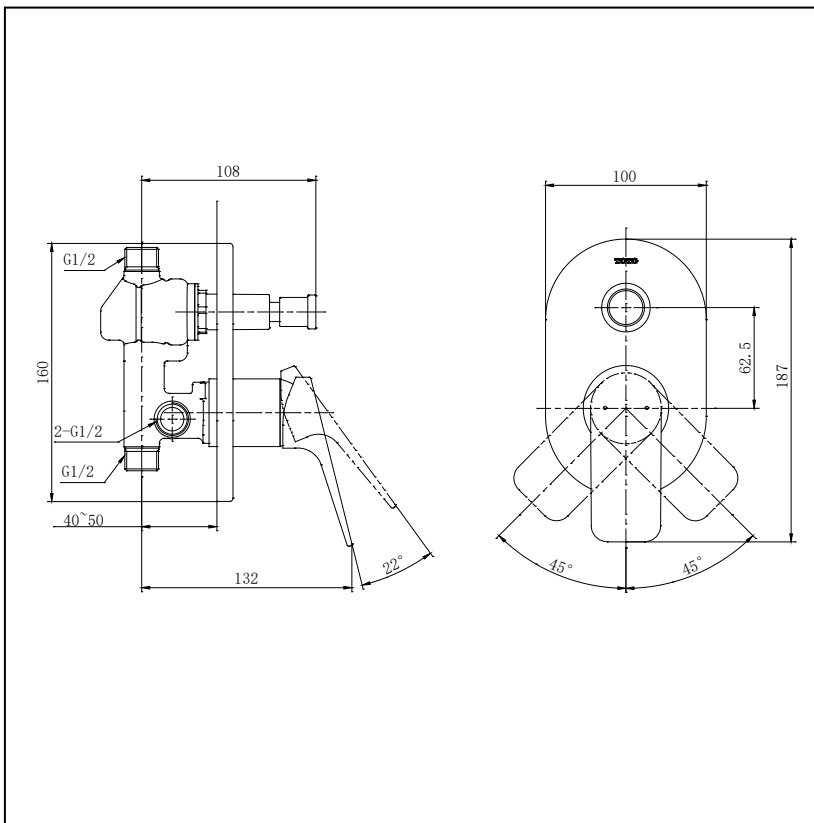

Rei-S Series
Single Lever Bath&Shower Mixer
with Diverter

Features

- Stylish design with organic shape exclusively for REI-Square series
- Durable finishes

Specifications

Water Pressure : 0.05MPa - 0.75MPa

Finish : Nickel Chrome

Material : Brass

Parts description

- TTBR302K

Single Lever Bath&Shower Mixer
with Diverter

Remarks:

Please result TOTO sales representative for detail.

TOTO (THAILAND) CO.,LTD