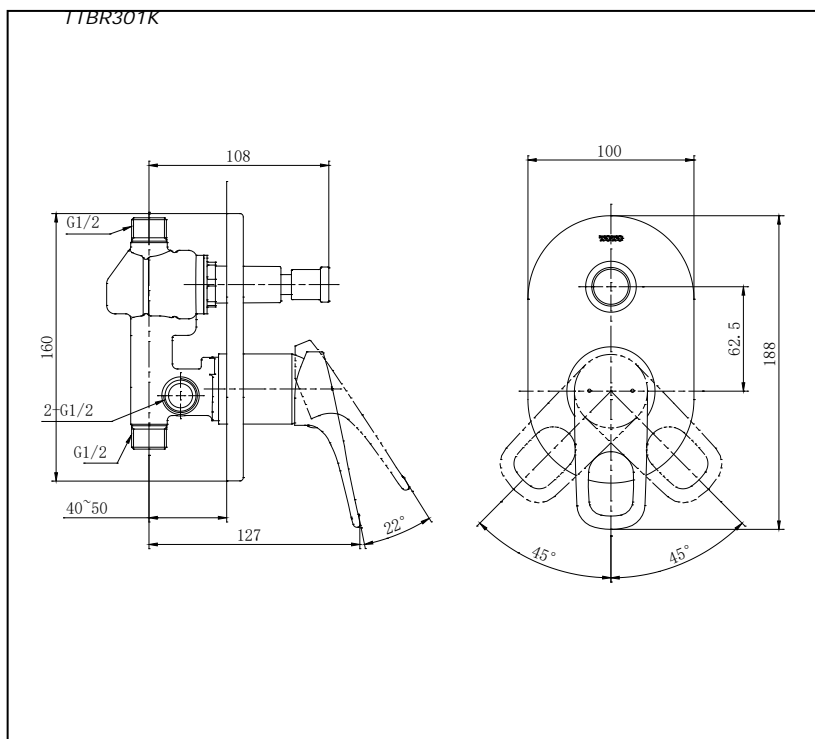

Item number: **TTBR301K REI-R Series**

Features

- Sharp-lined smart design exclusively for REI- Round series
- Durable finishes

Specifications

Water Pressure : 0.05MPa - 0.75MPa
 Finish : Nickel Chrome
 Material : Brass
 Flow Rate : >9 L/min @0.1 Mpa. (Bath Side)
 Flow Rate : >6L/min @0.1MPa. (Shower Side)

Parts description

- **TTBR301K**
 Single Lever Shower Mixer
 With Diverter

Drawing:

Remarks:

Please result TOTO sales representative for detail.