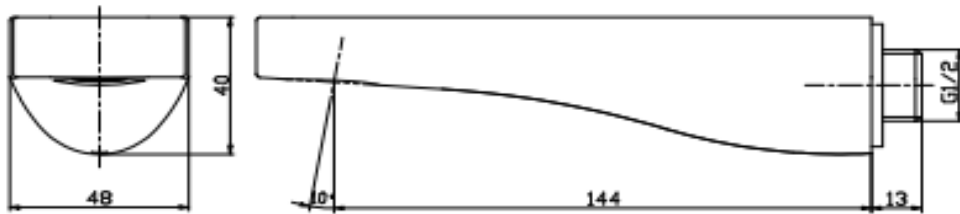

TOTO

TOILET

TTBR102K-1

Bath Spout without Diverter

Product Features

Suggestion Fittings & Parts

Remark : We reserve the right to change some parts for suitability.

TOTO MANUFACTURING (THAILAND) CO.,LTD