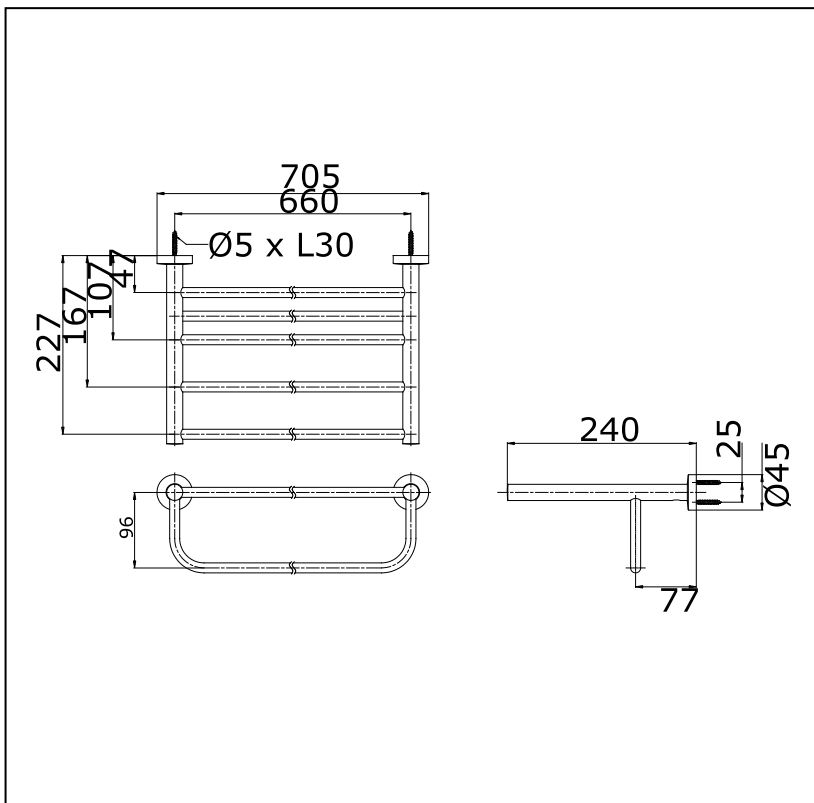

Item number: **TTAR710K** (03 Series)

Features

- Simple installation, easy to use

Specifications

Finish : Nickel Chrome
Material : Brass

Parts description

- **TTAR710K**
Towel Shelf and Towel Bar
(Length : 660 mm)

Drawing:

Remarks:

Please result TOTO sales representative for detail.