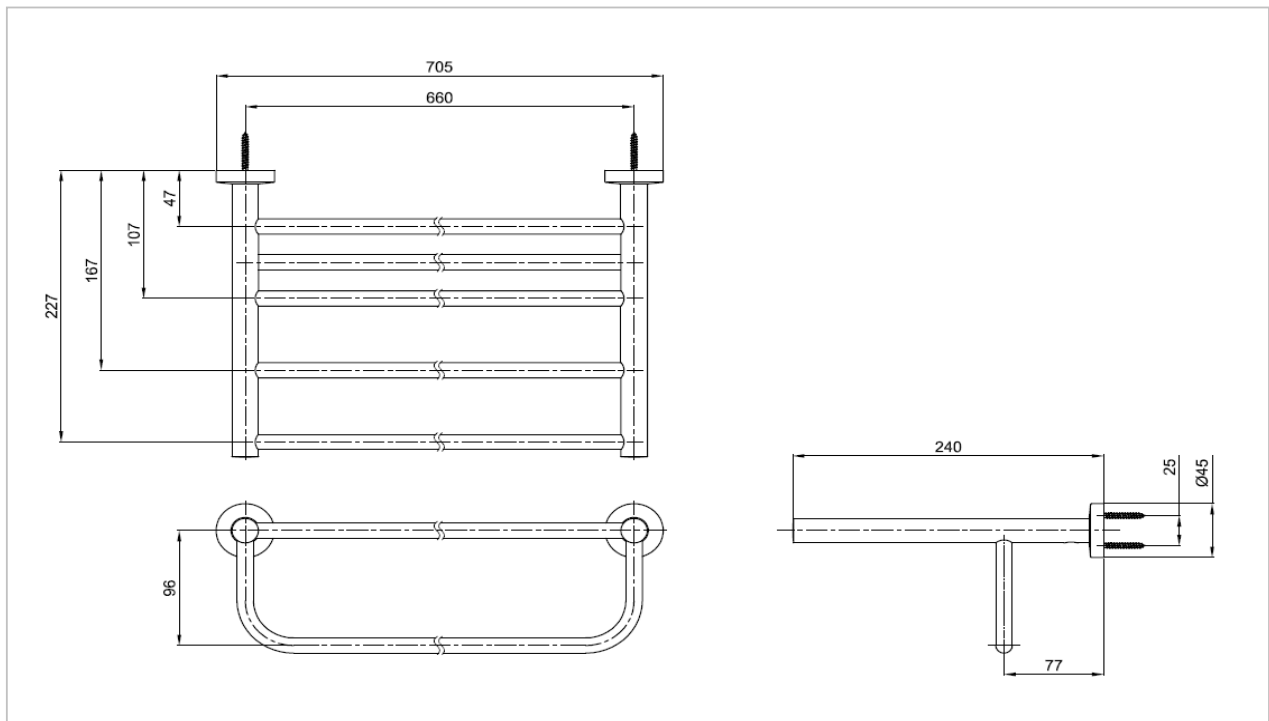

TOTO | BATHROOM ACCESSORY |

TTAR710

"03" Towel Shelf

Product Features

Suggestion Fittings & Parts

Remark : We reserve the right to change some parts for suitability.

TOTO (THAILAND) CO.,LTD

Bangkok Office : 598 Q House Ploenjit Building., G floor., Ploenchit Rd.,Lumpini, Pathumwan, Bangkok. 10330 Thailand