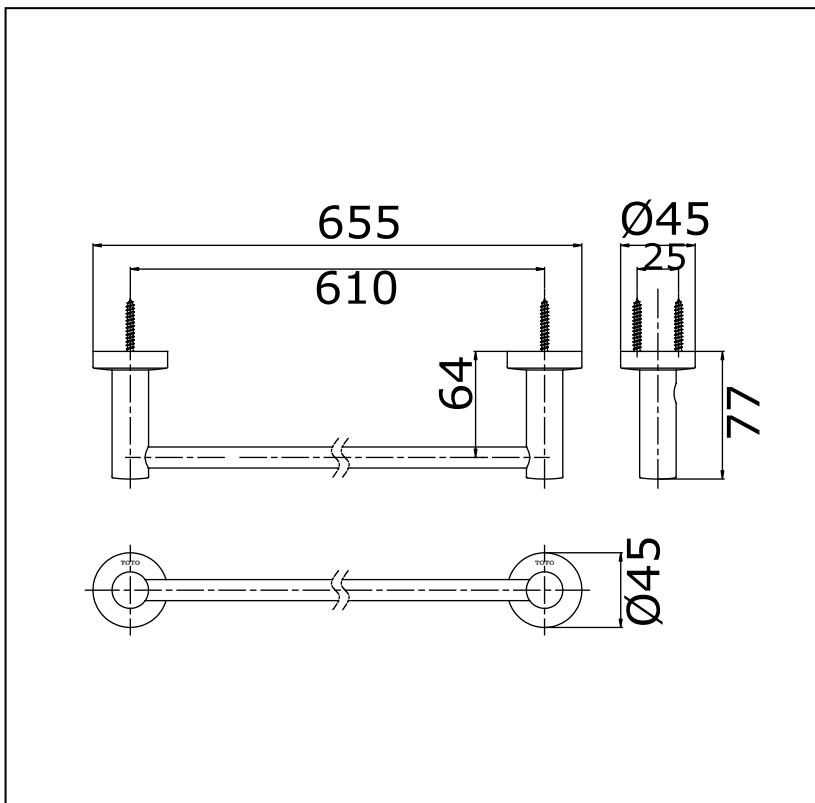

Item number: **TTAR708K** (03 Series)

Features

- Simple installation, easy to use

Specifications

Finish : Nickel Chrome
Material : Brass

Parts description

- **TTAR708K**
Towel Bar (Length : 610 mm)

Drawing: