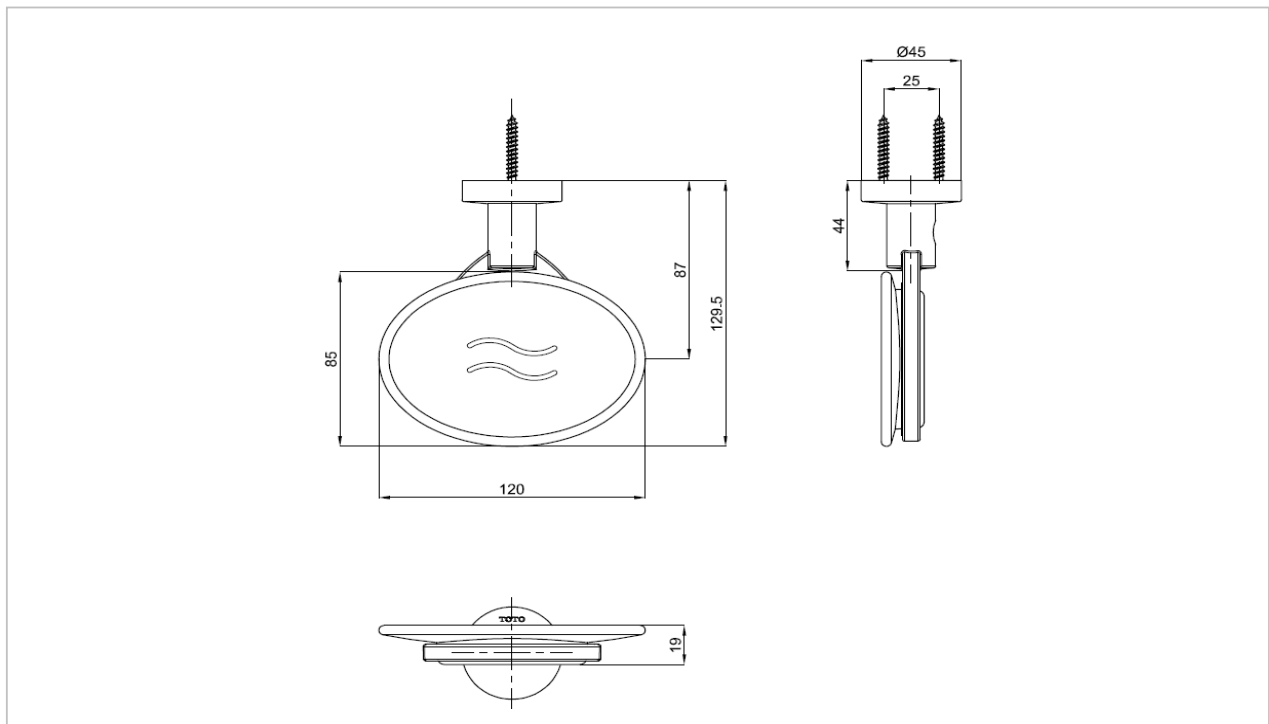

"03" Soap Dish

Product Features

Suggestion Fittings & Parts

Remark : We reserve the right to change some parts for suitability.

TOTO (THAILAND) CO.,LTD

Bangkok Office : 598 Q House Ploenjit Building., G floor., Ploenjit Rd.,Lumpini, Pathumwan, Bangkok. 10330 Thailand
Tel : +(66)2-650-9925(AUTO) Fax : +(66)2-650-9923-4
www.toto.co.th