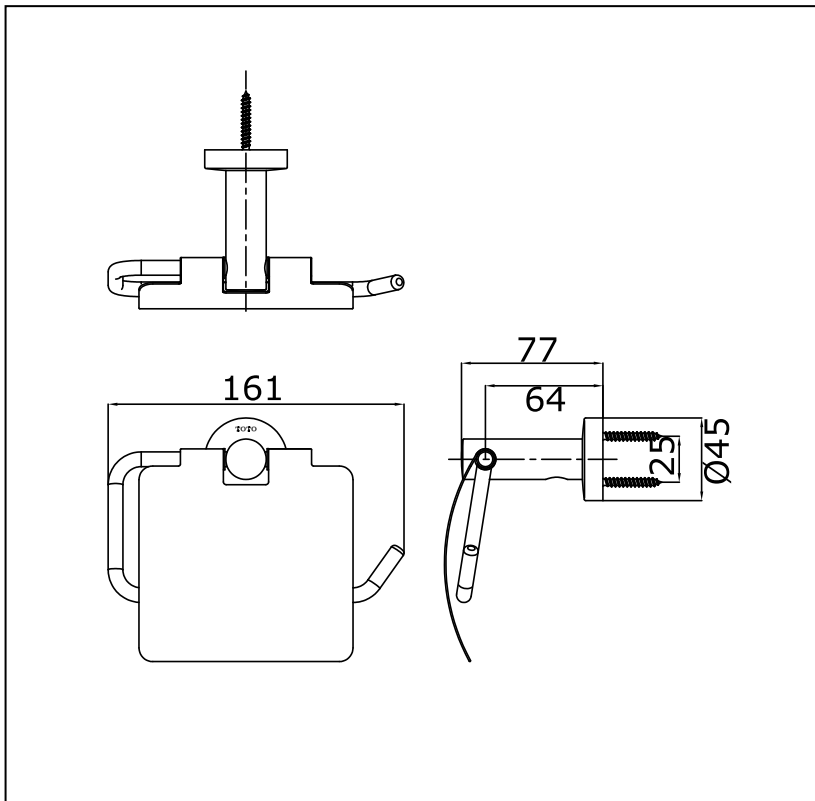

Item number: **TTAR702K** (03 Series)

Features

- Simple installation, easy to use

Specifications

Finish : Nickel Chrome
Material : Brass

Parts description

- **TTAR702K**
Paper Holder

Drawing: