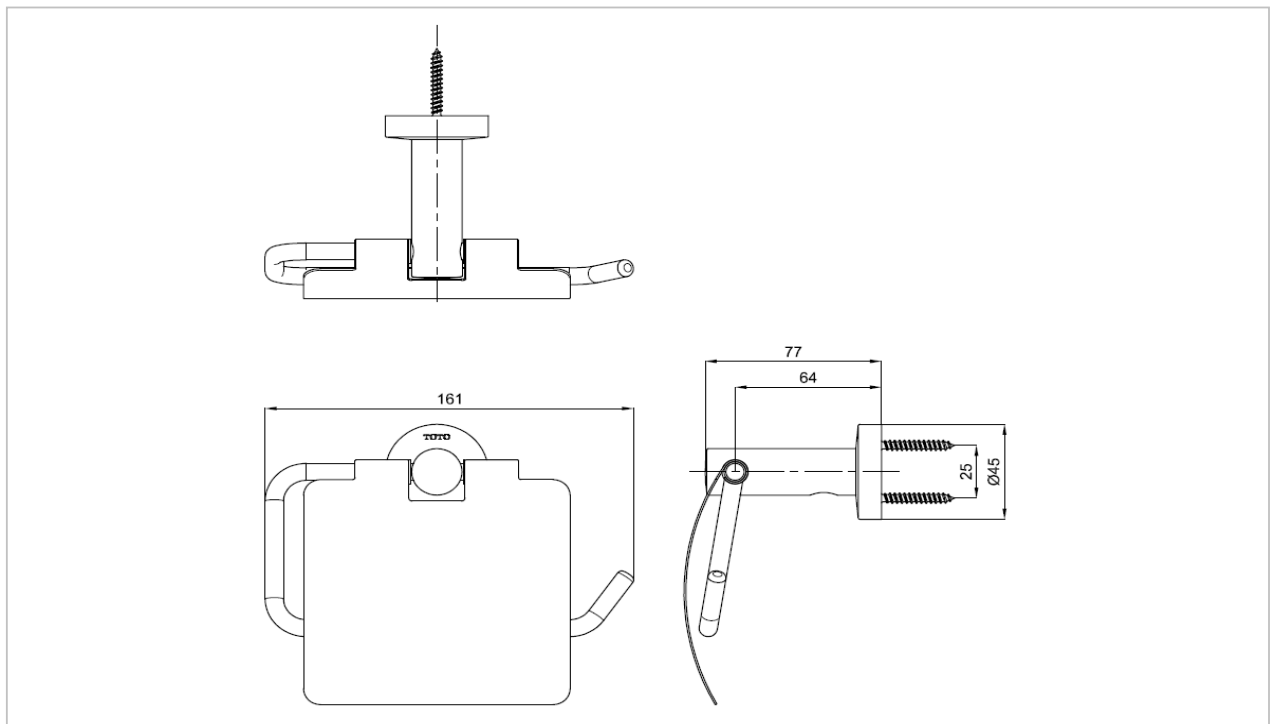

"03" Paper Holder

Product Features

Suggestion Fittings & Parts

Remark : We reserve the right to change some parts for suitability.

TOTO (THAILAND) CO.,LTD

Bangkok Office : 598 Q House Ploenjit Building., G floor., Ploenchit Rd.,Lumpini, Pathumwan, Bangkok. 10330 Thailand