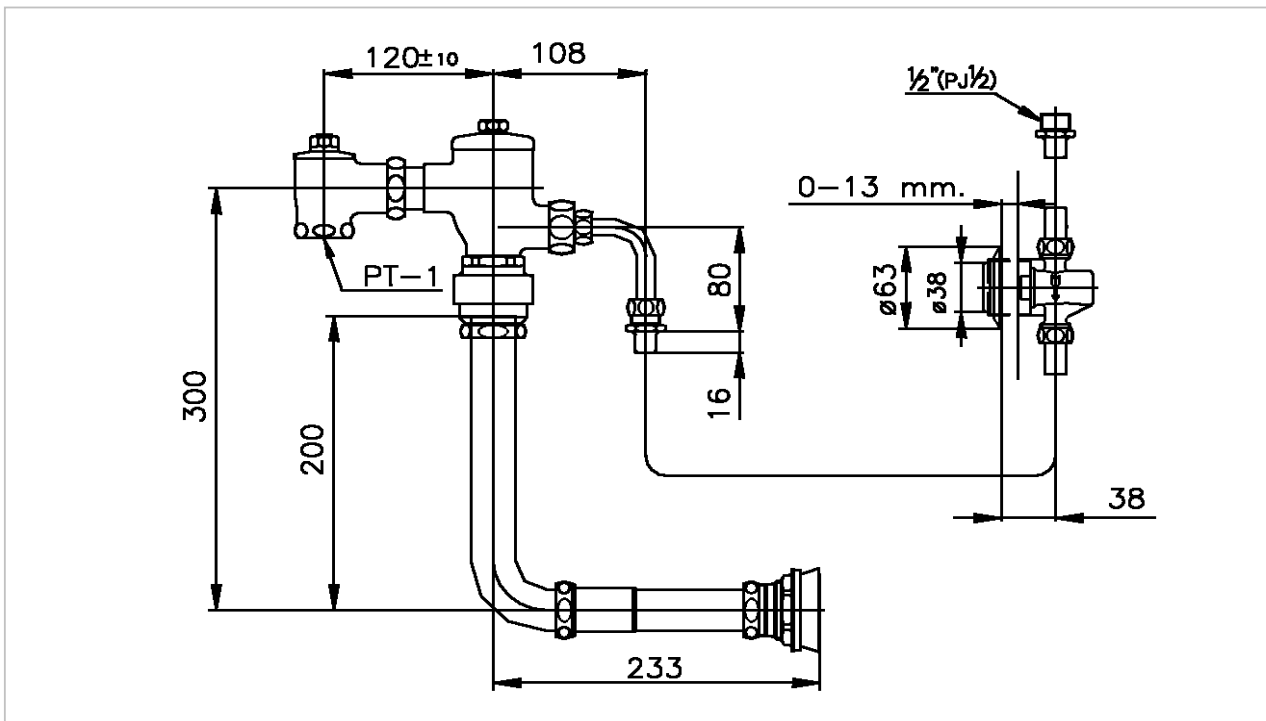

Suggestion Fittings & Parts

Remark : We reserve the right to change some parts for suitability.

TOTO (THAILAND) CO.,LTD

Bangkok Office : 598 Q House Ploenjit Building., G floor., Ploenchit Rd.,Lumpini, Pathumwan, Bangkok. 10330 Thailand

Tel : +(66)2-650-9925(AUTO) Fax : +(66)2-650-9923-4

www.toto.co.th