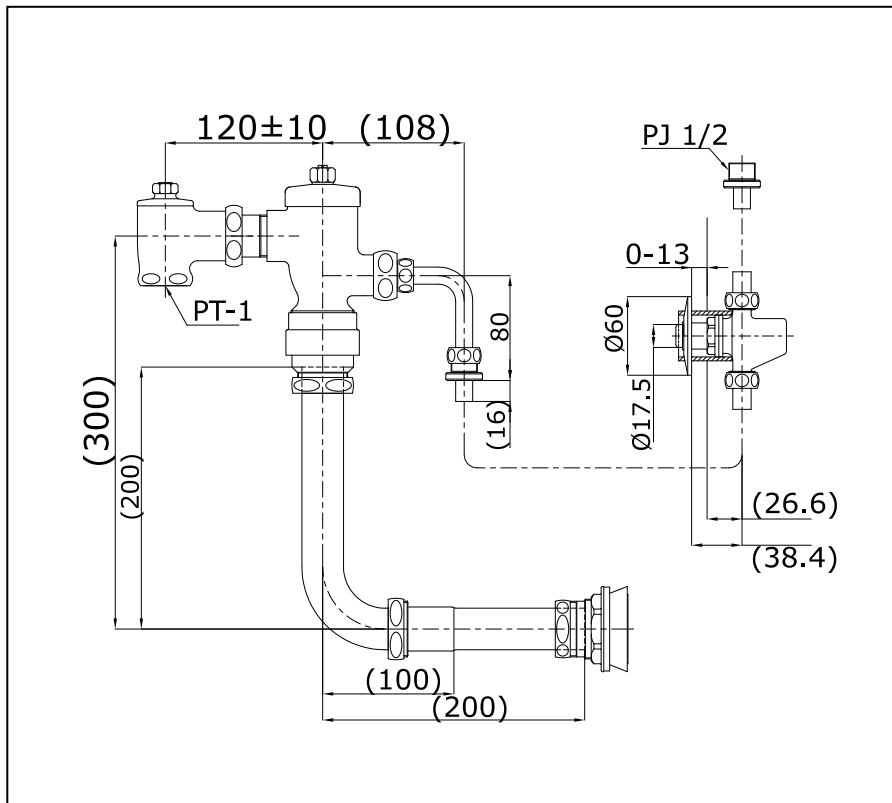

Drawing:

Remarks:

Please result TOTO sales representative for detail.