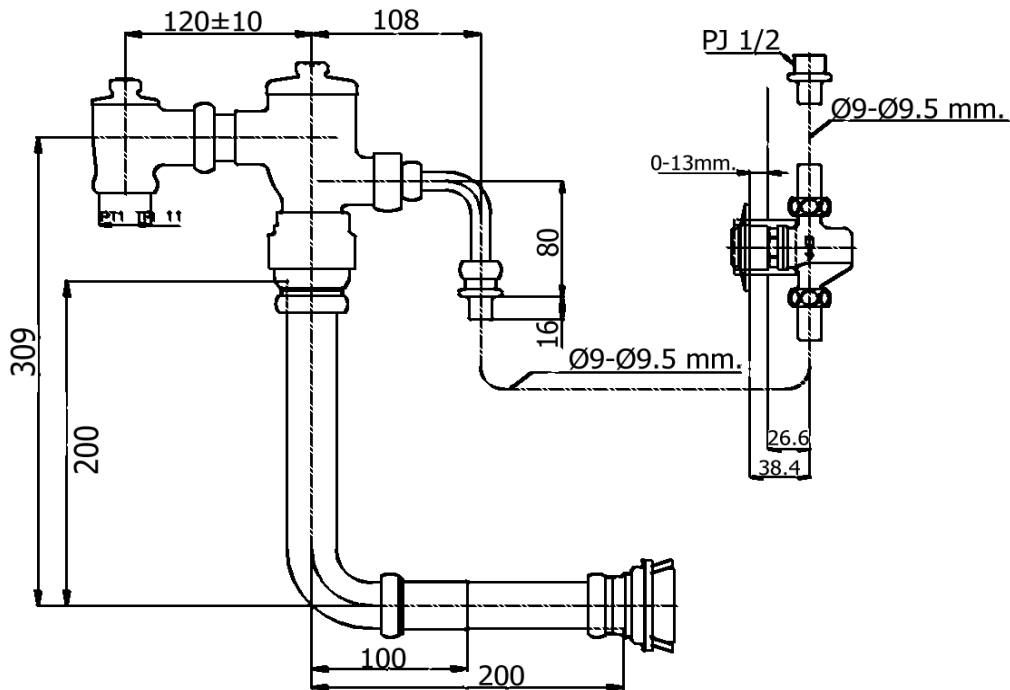

## FLUSH VALVE

### TSV406NL(D)

Toilet Flush Valve

### Product Features

Concealed Toilet Flush Valve

Note : TSV406NL does not include the connection part between flush valve body and flush button, and the connection between flush valve body and main water supply