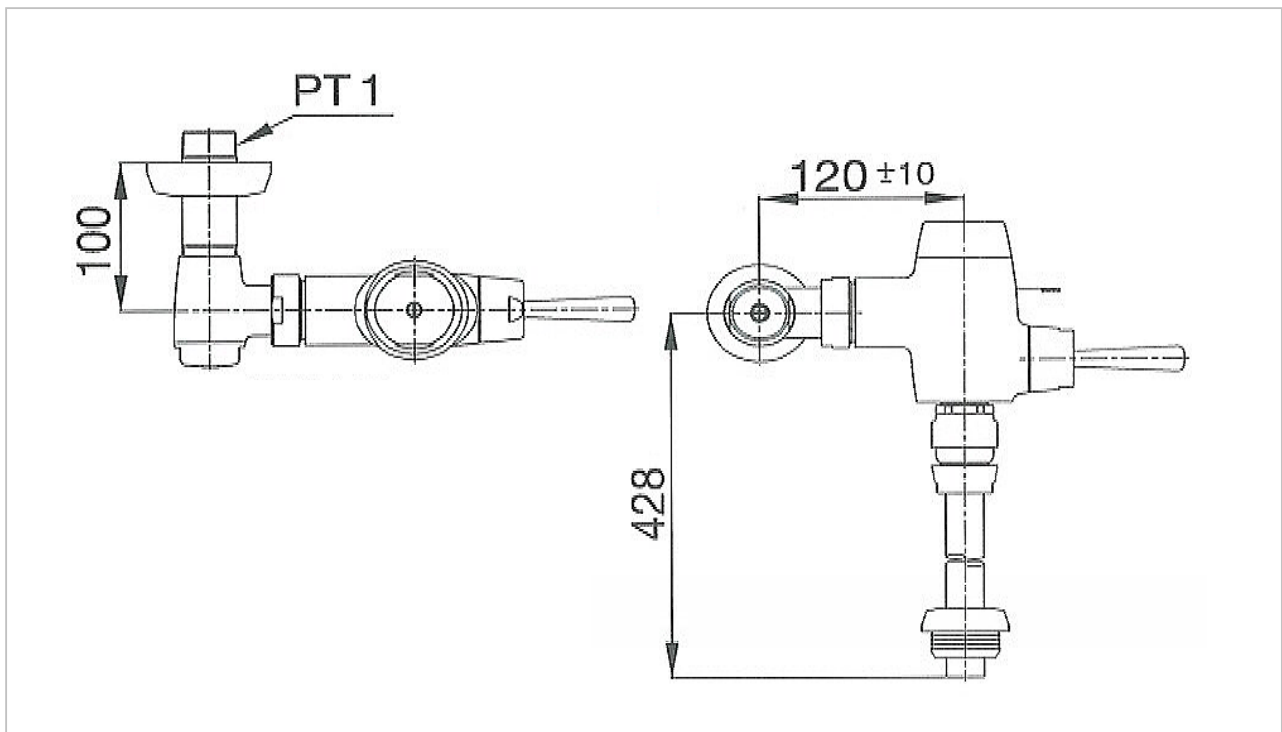

**TOTO**

**FLUSH VALVE**

**TSV404ENS**

*Toilet Flush Valve*

Product Features

Suggestion Fittings & Parts

Remark : We reserve the right to change some parts for suitability.

TOTO (THAILAND) CO.,LTD