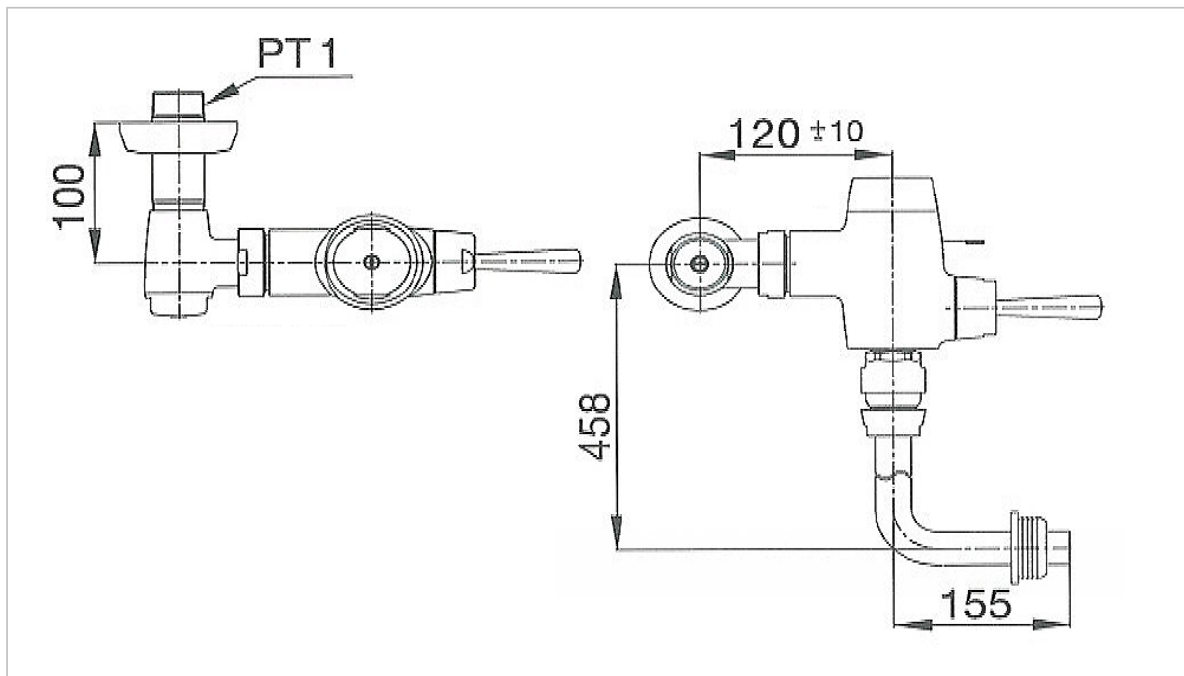

TOTO

FLUSH VALVE

TSV404ENL

Toilet Flush Valve

Product Features

Suggestion Fittings & Parts

Remark : We reserve the right to change some parts for suitability.

TOTO (THAILAND) CO.,LTD