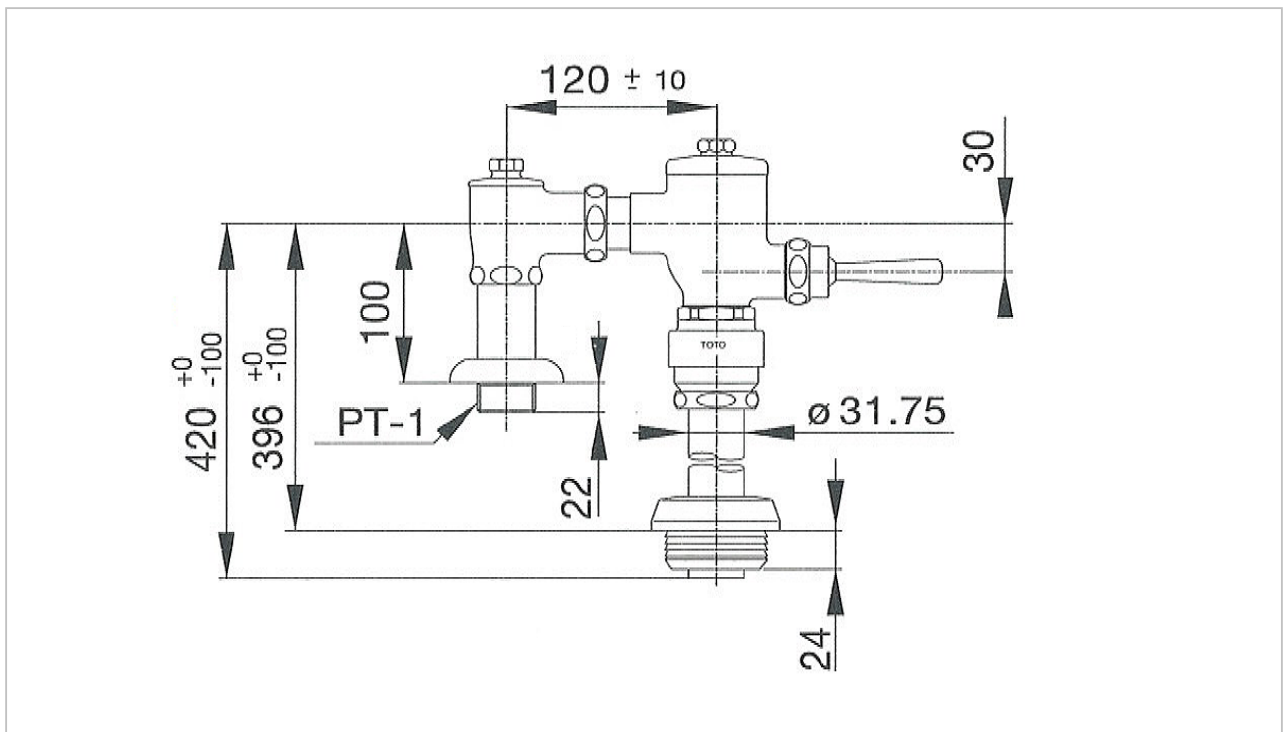

TOTO

FLUSH VALVE

TSV401NS

Toilet Flush Valve

Product Features

Suggestion Fittings & Parts

Remark : We reserve the right to change some parts for suitability.

TOTO (THAILAND) CO.,LTD