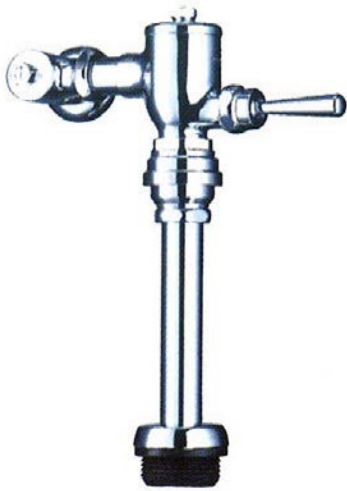

TOTO

FLUSH VALVE

TSV401NS

Toilet Flush Valve

Product Features

Suggestion Fittings & Parts

Remark : We reserve the right to change some parts for suitability.

TOTO (THAILAND) CO.,LTD