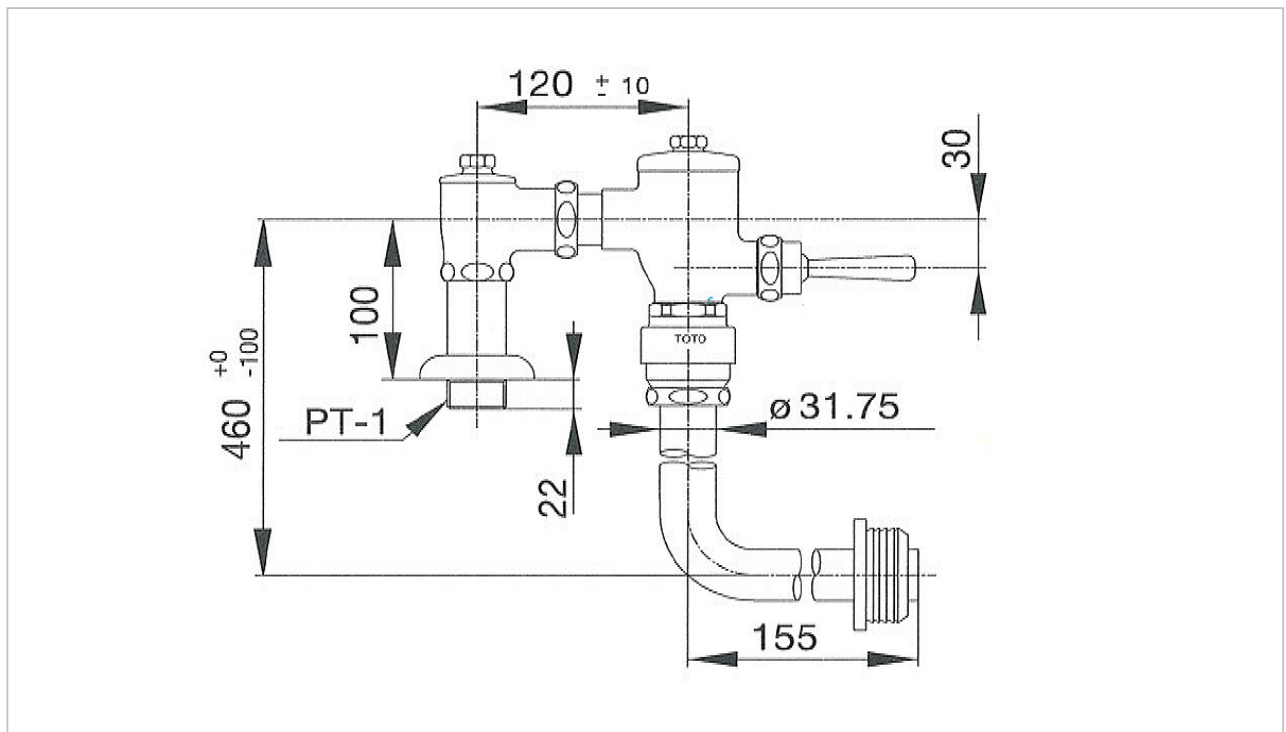

**TOTO**

**FLUSH VALVE**

**TSV401NL**

Toilet Flush Valve

Product Features

Suggestion Fittings & Parts

Remark : We reserve the right to change some parts for suitability.

TOTO (THAILAND) CO.,LTD