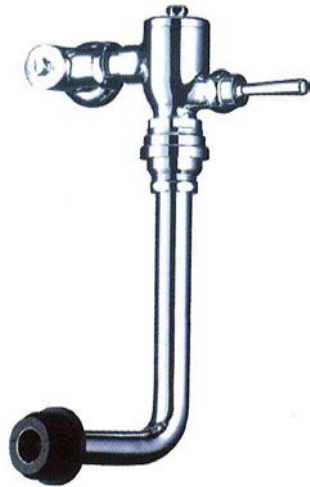

**TOTO**

**FLUSH VALVE**

**TSV401NL**

Toilet Flush Valve

Product Features

Suggestion Fittings & Parts

Remark : We reserve the right to change some parts for suitability.

TOTO (THAILAND) CO.,LTD