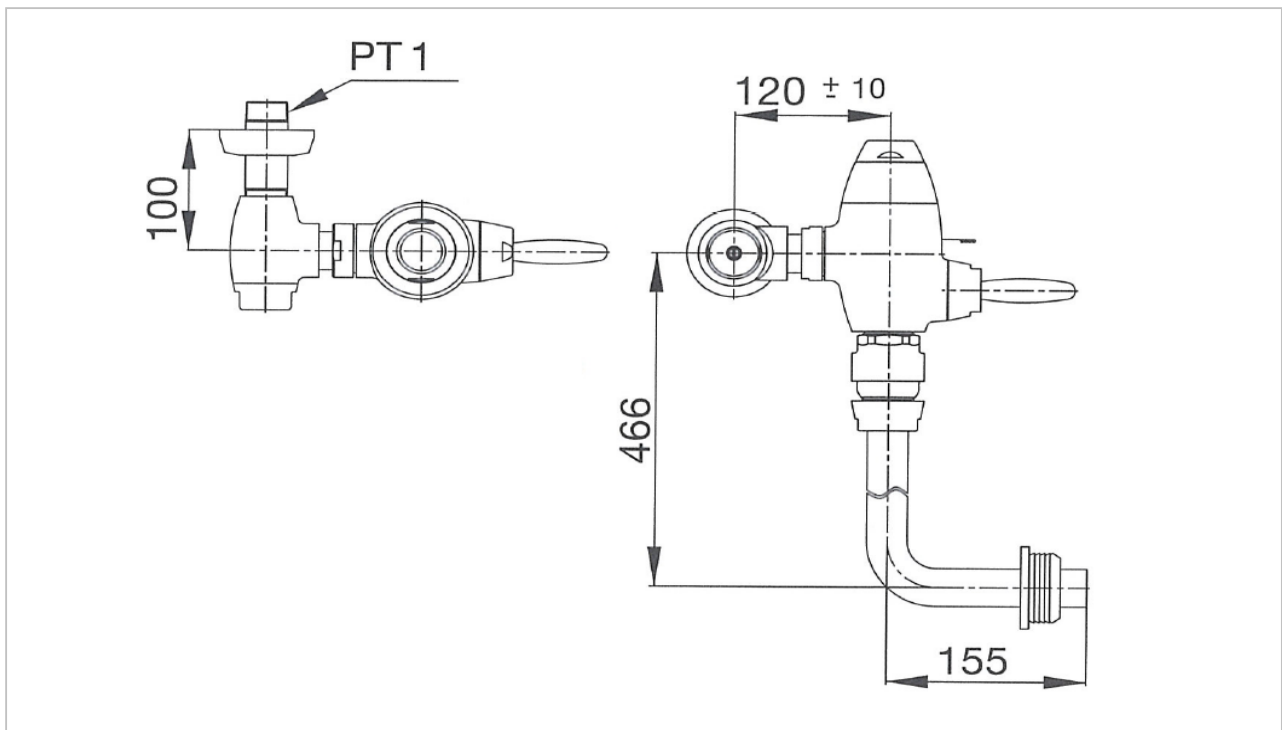

TOTO

FLUSH VALVE

TSV400NL

Toilet Flush Valve

Product Features

Suggestion Fittings & Parts

Remark : We reserve the right to change some parts for suitability.

TOTO (THAILAND) CO.,LTD