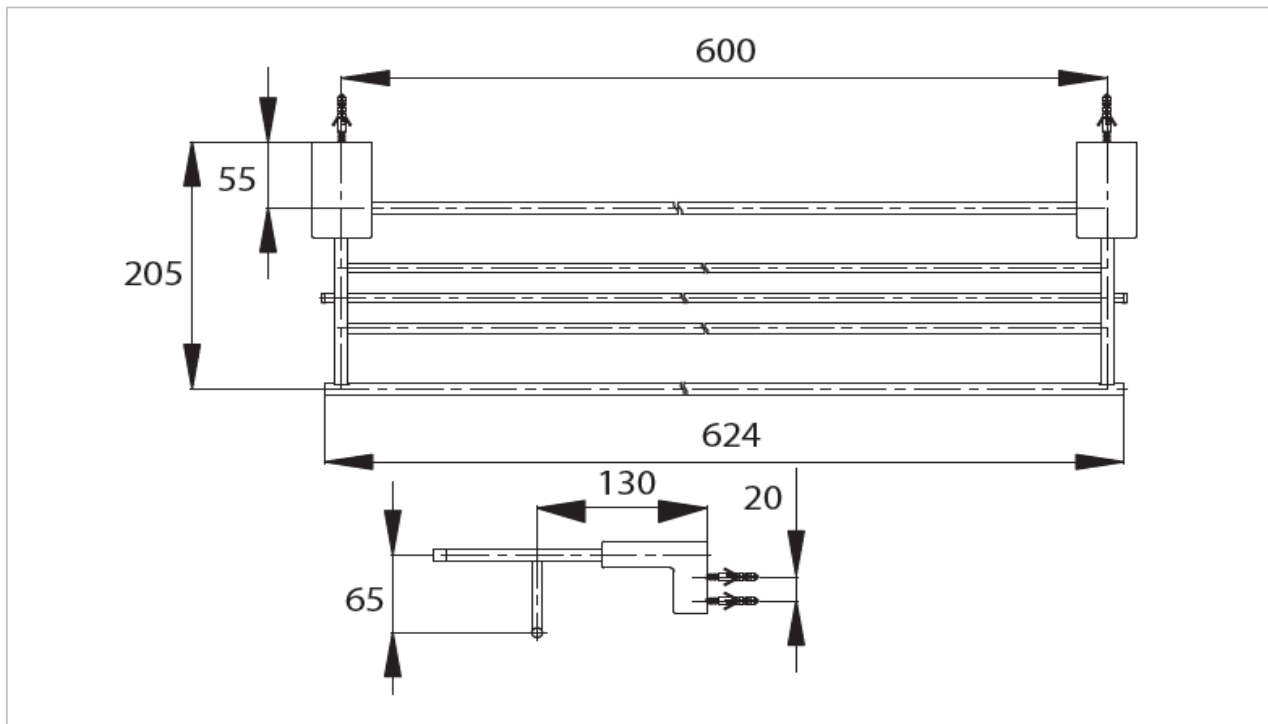

*"Eureka" Combination Towel Shelf & Towel Bar*

Product Features

Combination Towel Shelf & Towel Bar (650 mm)

Suggestion Fittings & Parts

Remark : We reserve the right to change some parts for suitability.